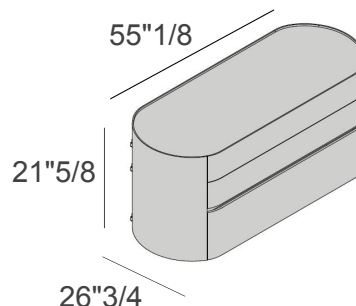

Siena

Design: Andrea Lucatello

Description

Dresser with 2 drawers made of veneered wood.
Base available with plinth or with pewter feet.
Optional back-Lacquered glass top.
Made in Italy.

Dimensions

Plinth base:
55"1/8W x 21"5/8D x 26"3/4H

With Pewter feet:
55"1/8W x 21"5/8D x 30"5/8H

Plinth base

Pewter feet