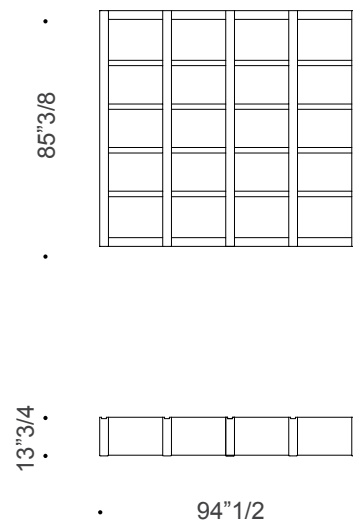

### Dimensions

**A:** 48"7/8W x 55"7/8D x 85"3/8H

**B:** 94"1/2W x 55"7/8D x 85"3/8H

**A** Shelving unit + counter

2 modules shelving unit

Bar counter with platform

**B** Shelving unit + counter

4 modules shelving unit

### Dimensions

C: 94"1/2W x 60"5/8D x 85"3/8H