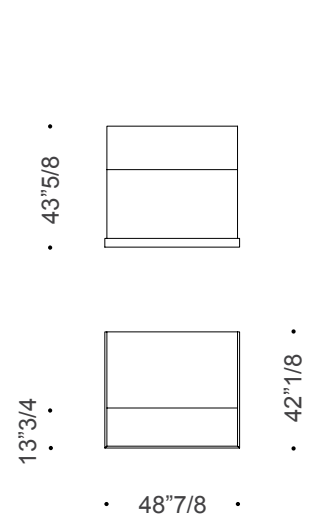

### Dimensions

**A:** 48"7/8W x 55"7/8D x 85"3/8H

**B:** 94"1/2W x 55"7/8D x 85"3/8H

**A** Shelving unit + counter

2 modules shelving unit

Bar counter with platform

**B** Shelving unit + counter

4 modules shelving unit

### Dimensions

C: 94"1/2W x 60"5/8D x 85"3/8H

### DOORS

Available for 2-modules and 4-modules shelving units

- 1: 19"5/8W x 15"3/4H
- 2: 19"5/8W x 31"1/2H
- 3: 19"5/8W x 47"1/4H
- 4: 19"5/8W x 63"H
- 5: 19"5/8W x 78"3/4H