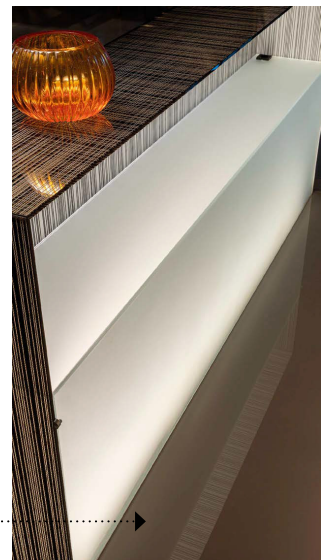

### *Description*

Bar unit composed by: counter in glass with LED lighting; platform covered by nero beluga lacquered glass or matching the shelves-unit; shelves-unit in shiny lacquered finish with applications of bevelled lacquered glass. Back in white lacquered glass, in smoked mirror or in Canaletto walnut. Doors of different sizes and finishes, LED lighting and a refrigerated bottle holder are available depending on the size. Made in Italy.