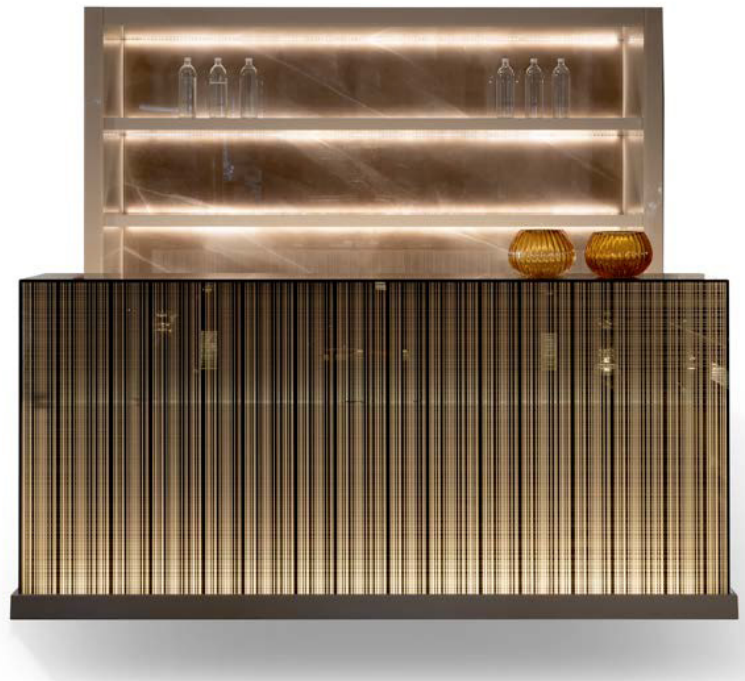

## Avantgarde

*Design: Reflex*

### *Description*

Bar unit composed by: counter in glass with LED lighting; platform covered by nero beluga lacquered glass or matching the shelves-unit; shelves-unit in shiny lacquered finish with applications of bevelled lacquered glass. Back in white lacquered glass, in smoked mirror or in Canaletto walnut. Doors of different sizes and finishes, LED lighting and a refrigerated bottle holder are available depending on the size. Made in Italy.