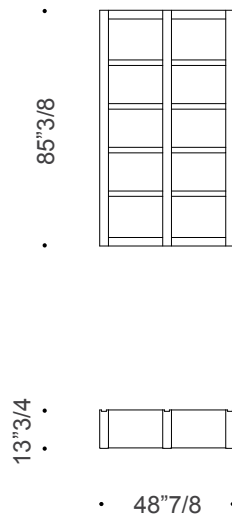

### Dimensions

**A:** 48"7/8W x 55"7/8D x 85"3/8H

**B:** 94"1/2W x 55"7/8D x 85"3/8H

**A** Shelving unit + counter

2 modules shelving unit

Bar counter with platform

**B** Shelving unit + counter

4 modules shelving unit

### Dimensions

C: 94"1/2W x 60"5/8D x 85"3/8H

### DOORS

Available for 2-modules and 4-modules shelving units

- 1: 19"5/8W x 15"3/4H
- 2: 19"5/8W x 31"1/2H
- 3: 19"5/8W x 47"1/4H
- 4: 19"5/8W x 63"H
- 5: 19"5/8W x 78"3/4H