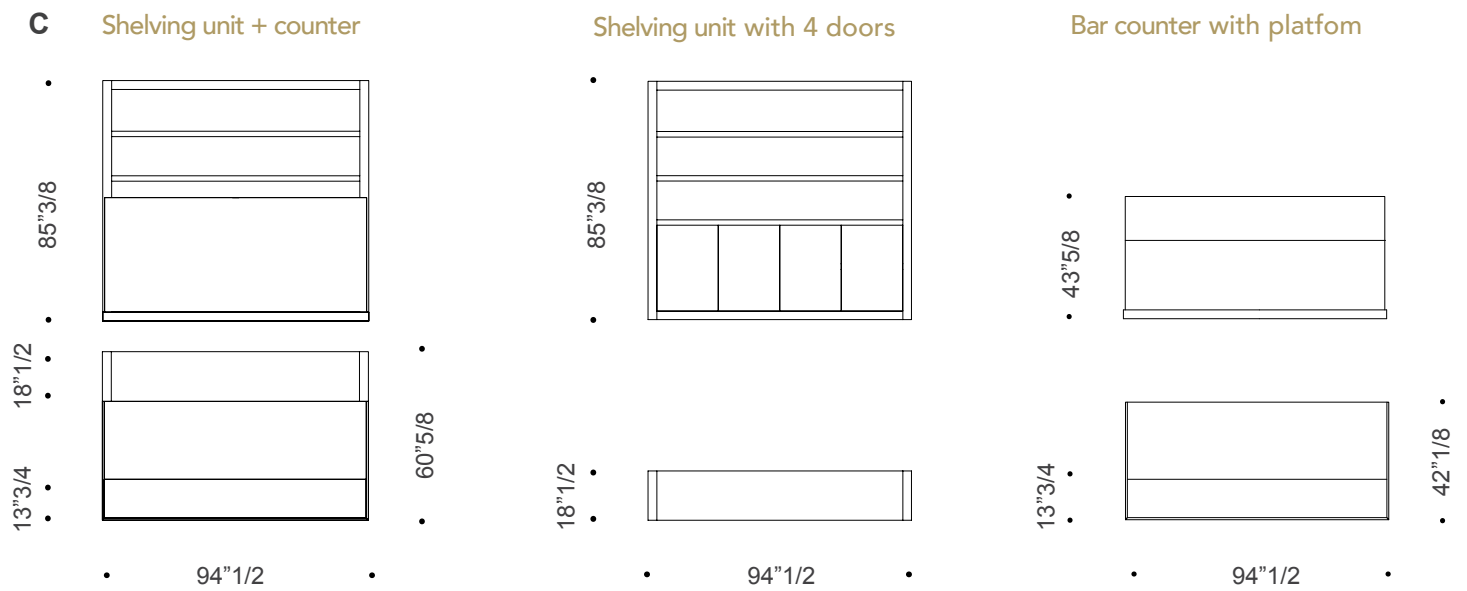

### Dimensions

**A:** 48"7/8W x 55"7/8D x 85"3/8H

**B:** 94"1/2W x 55"7/8D x 85"3/8H

**A** Shelving unit + counter

2 modules shelving unit

Bar counter with platform

**B** Shelving unit + counter

4 modules shelving unit

### Dimensions

C: 94"1/2W x 60"5/8D x 85"3/8H