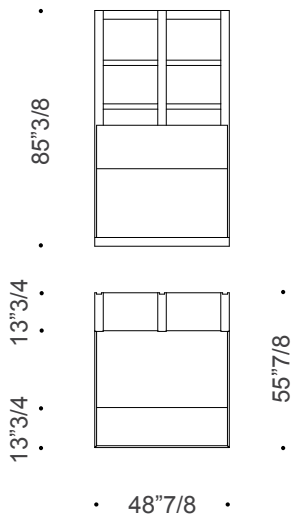

### *Description*

Bar unit composed by: counter in glass with LED lighting; platform covered by nero beluga lacquered glass or matching the shelves-unit; shelves-unit in shiny lacquered finish with applications of bevelled lacquered glass. Back in white lacquered glass, in smoked mirror or in Canaletto walnut. Doors of different sizes and finishes, LED lighting and a refrigerated bottle holder are available depending on the size. Made in Italy.

### Dimensions

**A:** 48"7/8W x 55"7/8D x 85"3/8H

**B:** 94"1/2W x 55"7/8D x 85"3/8H

**A** Shelving unit + counter

2 modules shelving unit

Bar counter with platform

**B** Shelving unit + counter

4 modules shelving unit

### Dimensions

C: 94"1/2W x 60"5/8D x 85"3/8H

### DOORS

Available for 2-modules and 4-modules shelving units

- 1: 19"5/8W x 15"3/4H
- 2: 19"5/8W x 31"1/2H
- 3: 19"5/8W x 47"1/4H
- 4: 19"5/8W x 63"H
- 5: 19"5/8W x 78"3/4H