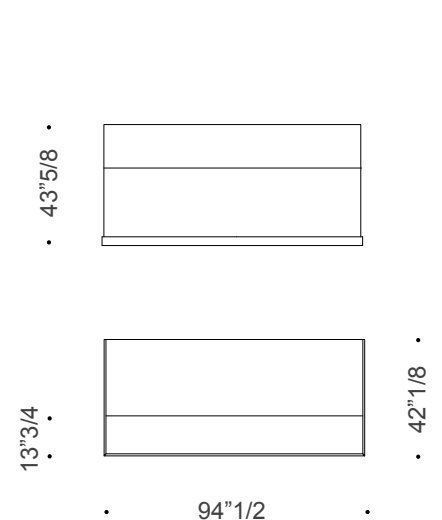

Bar counter with platform