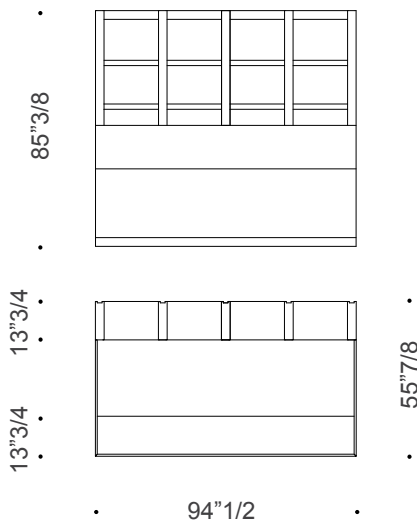

### Dimensions

**A:** 48"7/8W x 55"7/8D x 85"3/8H

**B:** 94"1/2W x 55"7/8D x 85"3/8H

**A** Shelving unit + counter

2 modules shelving unit

Bar counter with platform

**B** Shelving unit + counter

4 modules shelving unit

### Dimensions

C: 94"1/2W x 60"5/8D x 85"3/8H

### DOORS

Available for 2-modules and 4-modules shelving units

- 1: 19"5/8W x 15"3/4H
- 2: 19"5/8W x 31"1/2H
- 3: 19"5/8W x 47"1/4H
- 4: 19"5/8W x 63"H
- 5: 19"5/8W x 78"3/4H