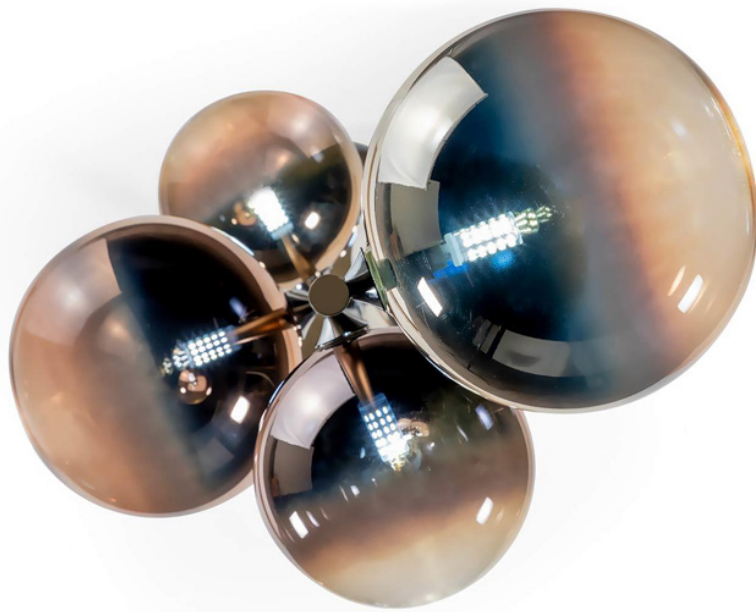

Bulles XL

Design: Reflex

Description

Floor lamp with metal structure in Bronze finish.
Five spheres in borosilicate glass with shaded sputtering finish in Bronze, Copper, Silver or Gold.
Internal LED (5x 3,5W G9 3000K - 2000 Lumen).
Made in Italy.

Dimensions

17"W x 13"3/4D x 77"1/2H
5 Spheres (2 x Ø6"1/4 and 3 x Ø7"7/8)