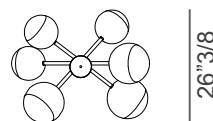

Spheres B

Transparent or sputtering finish:
4x Ø6"1/4, 3x Ø7"7/8, 3x Ø9"3/8
Pùlega finish: 10x Ø7"

A