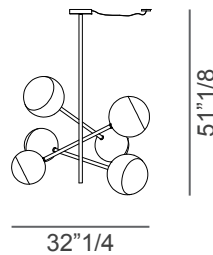

Spheres B

Transparent or sputtering finish:
4x Ø6"1/4, 3x Ø7"7/8, 3x Ø9"3/8
Pùlega finish: 10x Ø7"

A