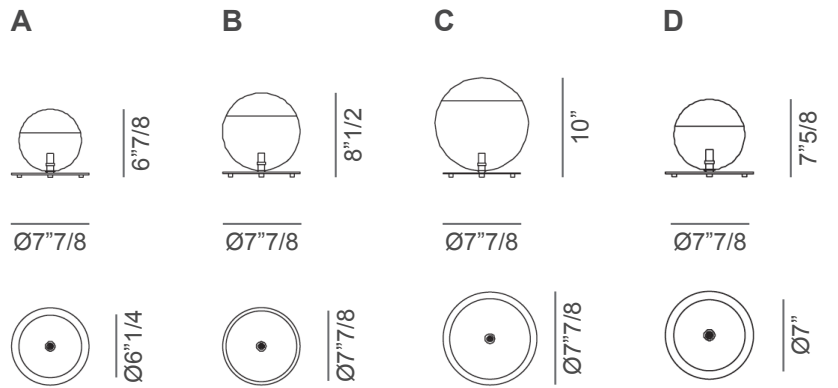

Bulles XL

Design: Reflex

Description

Table lamp with metal structure.
Sphere diffuser in borosilicate glass,
available in various finishes. LED
lighting source (5W G4 12V 3000K).
Made in Italy.

Dimensions

- A: Ø6"1/4 x 6"7/8H
- B: Ø7"7/8 x 8"1/2H
- C: Ø9"3/8 x 10"H
- D: Ø7" x 7"5/8H

(Only Pùlega finish)