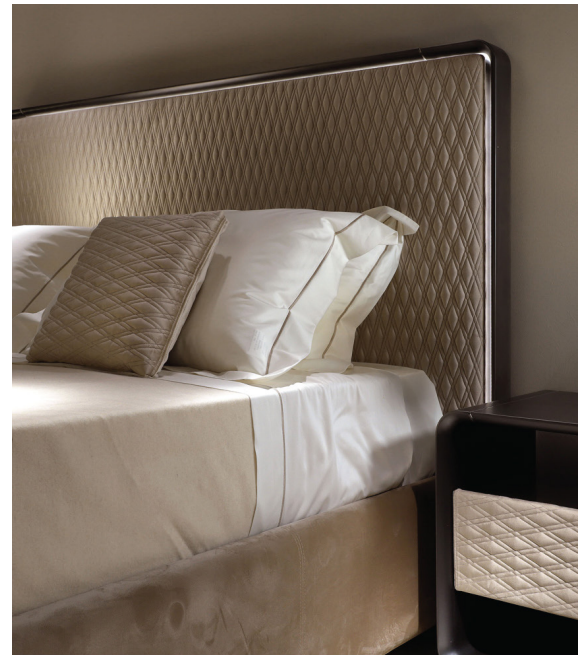

Oh

Design: Tulczinsky

Description

Double bed with internal wooden structure. Padded headboard upholstered in fabric or leather with quilting detail with shaped wooden frame in Bronze finish and with LED lighting. Frame also available in brass, dark brass or titanium finish. Plain bedframe. Made in Italy.

Dimensions

Queen: 70"7/8W x 84"5/8D x 51"1/8H
King: 86"5/8W x 84"5/8D x 51"1/8H