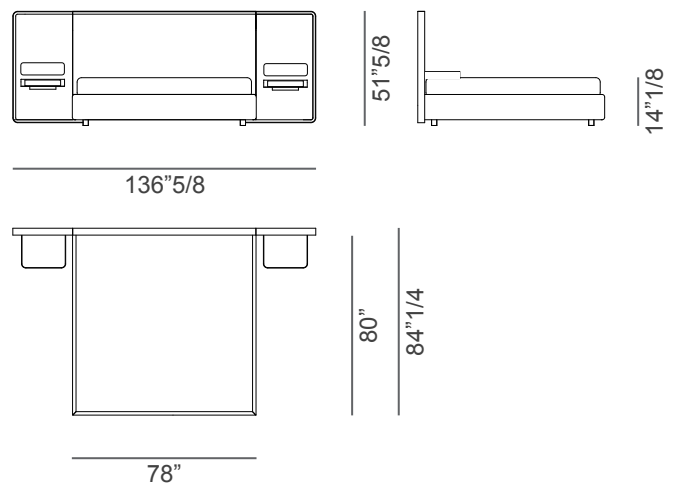

Oh XL

Design: Tulczinsky

Description

Bed with internal wooden structure. Shaped frame in Bronze, Satin Brass, Dark Brass or Titanium finish with LED lighting and touch switch. Slightly padded headboard upholstered in leather or fabric, customizable with quiltings. Wooden shelves with internal drawer in Bronze finish and top in Marble Glass and panel for switches and sockets are available on demand. Slatted support included. Made in Italy.

Oh XL

Dimensions

Queen Size: 120"7/8W x 84"1/4D x 51"5/8H
 (To fit American Queen Size mattress: 60" x 80")

Version with shelves and panels

King Size: 136"5/8W x 84"1/4D x 51"5/8H
 (To fit American KingSize mattress: 76"3/4 x 80")

Version with shelves and panels

Oh XL

Shelf detail

Panel detail

Internal drawer dimensions:

12"1/8W x 15"1/8D x 2"5/8H