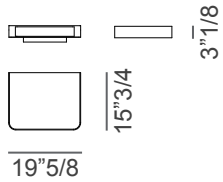

Oh XL

Design: Tulczinsky

Description

Bed with internal wooden structure. Shaped frame in Bronze, Satin Brass, Dark Brass or Titanium finish with LED lighting and touch switch. Slightly padded headboard upholstered in leather or fabric, customizable with quiltings. Wooden shelves with internal drawer in Bronze finish and top in Marble Glass and panel for switches and sockets are available on demand. Slatted support included. Made in Italy.

Oh XL

Dimensions

Queen Size: 120"7/8W x 84"1/4D x 51"5/8H
 (To fit American Queen Size mattress: 60" x 80")

Version with shelves and panels

King Size: 136"5/8W x 84"1/4D x 51"5/8H
 (To fit American KingSize mattress: 76"3/4 x 80")

Version with shelves and panels

Oh XL

Shelf detail

Panel detail

Internal drawer dimensions:

12"1/8W x 15"1/8D x 2"5/8H