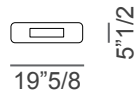

Oh XL

Dimensions

Queen Size: 120"7/8W x 84"1/4D x 51"5/8H
 (To fit American Queen Size mattress: 60" x 80")

Version with shelves and panels

King Size: 136"5/8W x 84"1/4D x 51"5/8H
 (To fit American KingSize mattress: 76"3/4 x 80")

Version with shelves and panels

Oh XL

Shelf detail

Panel detail

Internal drawer dimensions:

12"1/8W x 15"1/8D x 2"5/8H