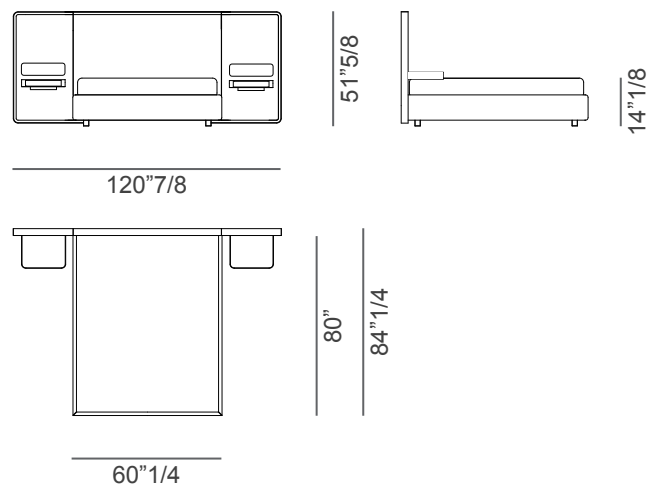

Oh XL

Design: Tulczinsky

Description

Bed with internal wooden structure. Shaped frame in Bronze, Satin Brass, Dark Brass or Titanium finish with LED lighting and touch switch. Slightly padded headboard upholstered in leather or fabric, customizable with quiltings. Wooden shelves with internal drawer in Bronze finish and top in Marble Glass and panel for switches and sockets are available on demand. Slatted support included. Made in Italy.

Oh XL

Dimensions

Queen Size: 120"7/8W x 84"1/4D x 51"5/8H
 (To fit American Queen Size mattress: 60" x 80")

Version with shelves and panels

King Size: 136"5/8W x 84"1/4D x 51"5/8H
 (To fit American KingSize mattress: 76"3/4 x 80")

Version with shelves and panels

Oh XL

Shelf detail

Panel detail

Internal drawer dimensions:

12"1/8W x 15"1/8D x 2"5/8H