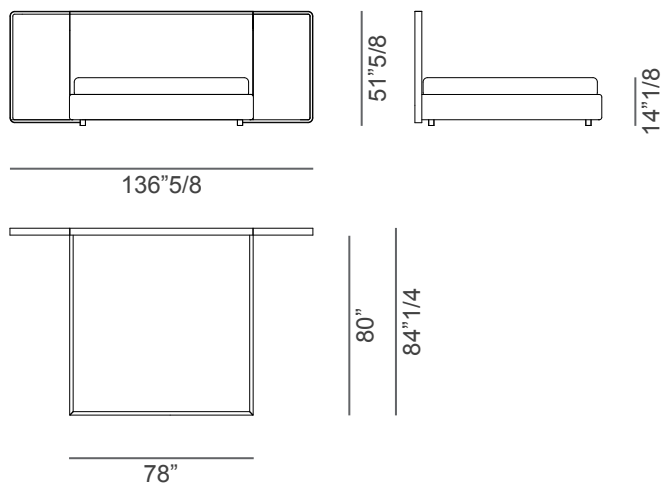

Oh XL

Design: Tulczinsky

Description

Bed with internal wooden structure. Shaped frame in Bronze, Satin Brass, Dark Brass or Titanium finish with LED lighting and touch switch. Slightly padded headboard upholstered in leather or fabric, customizable with quiltings. Wooden shelves with internal drawer in Bronze finish and top in Marble Glass and panel for switches and sockets are available on demand. Slatted support included. Made in Italy.

Oh XL

Dimensions

Queen Size: 120"7/8W x 84"1/4D x 51"5/8H
 (To fit American Queen Size mattress: 60" x 80")

Version with shelves and panels

King Size: 136"5/8W x 84"1/4D x 51"5/8H
 (To fit American KingSize mattress: 76"3/4 x 80")

Version with shelves and panels

Oh XL

Shelf detail

Panel detail

Internal drawer dimensions:

12"1/8W x 15"1/8D x 2"5/8H