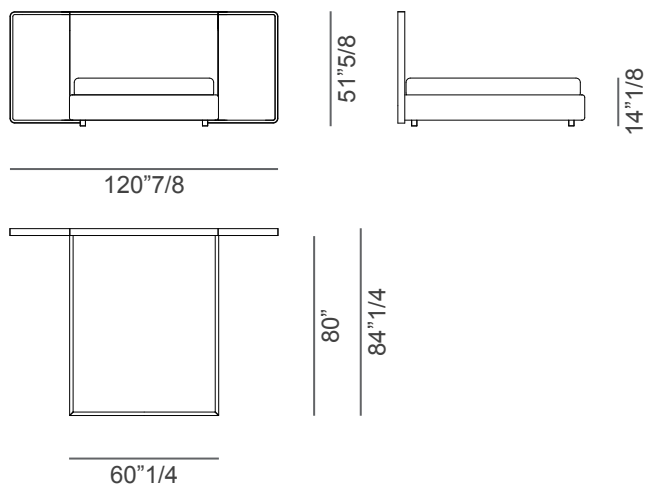

Oh XL

Design: Tulczinsky

Description

Bed with internal wooden structure. Shaped frame in Bronze, Satin Brass, Dark Brass or Titanium finish with LED lighting and touch switch. Slightly padded headboard upholstered in leather or fabric, customizable with quiltings. Wooden shelves with internal drawer in Bronze finish and top in Marble Glass and panel for switches and sockets are available on demand. Slatted support included. Made in Italy.

Oh XL

Dimensions

Queen Size: 120"7/8W x 84"1/4D x 51"5/8H
 (To fit American Queen Size mattress: 60" x 80")

Version with shelves and panels

King Size: 136"5/8W x 84"1/4D x 51"5/8H
 (To fit American KingSize mattress: 76"3/4 x 80")

Version with shelves and panels

Oh XL

Shelf detail

Panel detail

Internal drawer dimensions:

12"1/8W x 15"1/8D x 2"5/8H