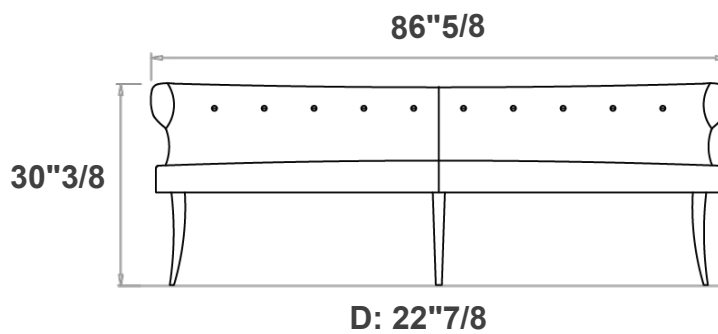

Finishes and materials

Legs Finish: Wooden or Covered

Cover: Fabric Cat. A / B or leather Cat. C / D

Dimensions

Size A: 51"1/8W x 22"7/8D x 30"3/8H

Size B: 86"5/8W x 22"7/8D x 30"3/8H

Size C: 102"3/8W x 22"7/8D x 30"3/8H