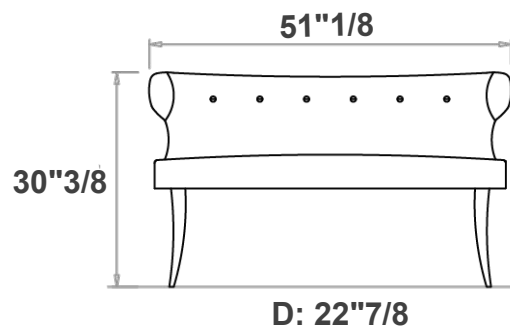

Guendalina

Description

Guendalina is a classy italian bench with it's padded back wholly upholstered in several high end fabrics and leathers. It's legs are available in wood or upholstered in the same high end materials as the back cover. A great addition for sophisticated bed rooms or living areas, following the glamour style. Made in Italy.

Finishes and materials

Legs Finish: Wooden or Covered

Cover: Fabric Cat. A / B or leather Cat. C / D

Dimensions

Size A: 51"1/8W x 22"7/8D x 30"3/8H

Size B: 86"5/8W x 22"7/8D x 30"3/8H

Size C: 102"3/8W x 22"7/8D x 30"3/8H