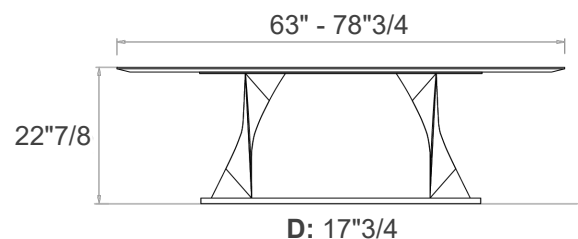

Rea

Description

This high-end furniture piece is a true masterpiece, meticulously crafted in Italy. Its high quality is evident from every angle, showcasing the fusion of timeless design and impeccable craftsmanship. Its top comes in Ebony, Decoro painted wood, or several high end marble finishes. The base comes in high end bronzed brass. Made in Italy.

Dimensions

Size A: 63"W x 17"3/4"D x 22"7/8"H

Size B: 78"3/4"W x 17"3/4"D x 22"7/8"H

Finishes and materials

Base: Bronzed Brass

Top: Decoro Painted Wood or Marble