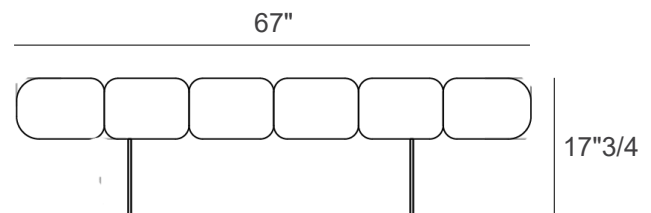

Finishes and materials

Structure: Bronzed Brass or Satin Steel

Cushions: Fabric Cat. A / Fabric Cat. B /

Leather Cat. C / Leather Cat. D

Dimensions

67"W x 19"5/8D x 17"3/4H

D: 19"5/8