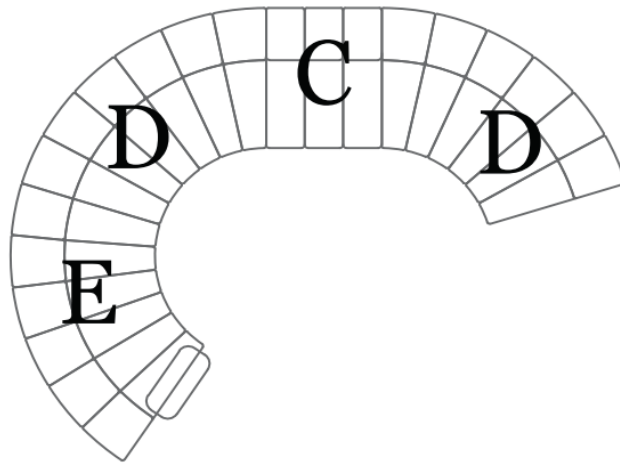

Finishes and materials

Details: Bronzed Brass or Satin Steel

Cover: Fabric Cat. A / Fabric Cat. B / Leather Cat. C / Leather Cat. D

Snake

Elements

A: 48"W x 41"3/8D x 29"1/2H

B: 44"W x 41"3/8D x 29"1/2H

C: 33"W x 41"3/8D x 29"1/2H

D: 86"5/8W x 47"1/4D x 29"1/2H

E: 86"5/8W x 47"1/4D x 29"1/2H

Snake

Compositions

Composition 1: 185"7/8W x 107"7/8D x 29"1/2H

Composition 2: 163"3/4W x 108"1/4D x 29"1/2H

Snake

Compositions

Composition 3: 176"W x 131"1/2H x 29"1/2H

Composition 4: 139"1/4W x 67"3/4D x 29"1/2H

Snake

Compositions

Composition 5: 179"1/8W x 133"7/8D x 29"1/2H

Composition 6: 198"7/8W x 108"1/4D x 29"1/2H

Snake

Compositions

Composition 7: 162"1/4W x 63"3/4D x 29"1/2H

Composition 8: 179"1/8W x 133"7/8D x 29"1/2H