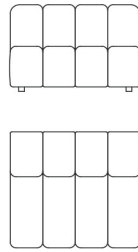

Finishes and materials

Details: Bronzed Brass or Satin Steel

Cover: Fabric Cat. A / Fabric Cat. B / Leather Cat. C / Leather Cat. D

Snake

Elements

A: 48"W x 41"3/8D x 29"1/2H

B: 44"W x 41"3/8D x 29"1/2H

C: 33"W x 41"3/8D x 29"1/2H

D: 86"5/8W x 47"1/4D x 29"1/2H

E: 86"5/8W x 47"1/4D x 29"1/2H

Snake

Compositions

Composition 1: 185"7/8W x 107"7/8D x 29"1/2H

Composition 2: 163"3/4W x 108"1/4D x 29"1/2H

Snake

Compositions

Composition 3: 176"W x 131"1/2H x 29"1/2H

Composition 4: 139"1/4W x 67"3/4D x 29"1/2H

Snake

Compositions

Composition 5: 179"1/8W x 133"7/8D x 29"1/2H

Composition 6: 198"7/8W x 108"1/4D x 29"1/2H

Snake

Compositions

Composition 7: 162"1/4W x 63"3/4D x 29"1/2H

Composition 8: 179"1/8W x 133"7/8D x 29"1/2H