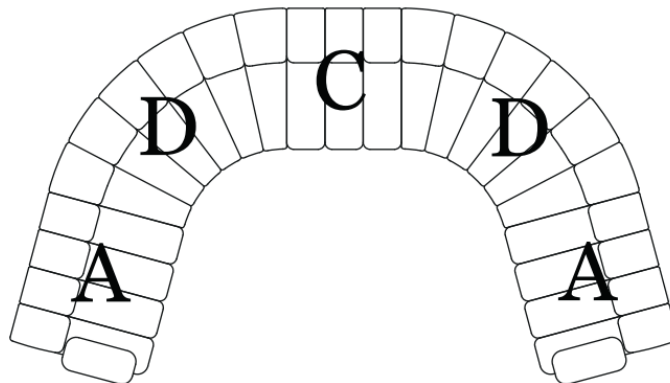

Finishes and materials

Details: Bronzed Brass or Satin Steel

Cover: Fabric Cat. A / Fabric Cat. B / Leather Cat. C / Leather Cat. D

Snake

Elements

A: 48"W x 41"3/8D x 29"1/2H

B: 44"W x 41"3/8D x 29"1/2H

C: 33"W x 41"3/8D x 29"1/2H

D: 86"5/8W x 47"1/4D x 29"1/2H

E: 86"5/8W x 47"1/4D x 29"1/2H

Snake

Compositions

Composition 1: 185"7/8W x 107"7/8D x 29"1/2H

Composition 2: 163"3/4W x 108"1/4D x 29"1/2H

Snake

Compositions

Composition 3: 176"W x 131"1/2H x 29"1/2H

Composition 4: 139"1/4W x 67"3/4D x 29"1/2H

Snake

Compositions

Composition 5: 179"1/8W x 133"7/8D x 29"1/2H

Composition 6: 198"7/8W x 108"1/4D x 29"1/2H

Snake

Compositions