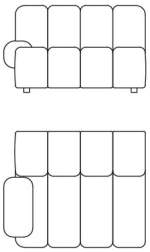

Finishes and materials

Details: Bronzed Brass or Satin Steel

Cover: Fabric Cat. A / Fabric Cat. B / Leather Cat. C / Leather Cat. D

Snake

Elements

A: 48"W x 41"3/8D x 29"1/2H

B: 44"W x 41"3/8D x 29"1/2H

C: 33"W x 41"3/8D x 29"1/2H

D: 86"5/8W x 47"1/4D x 29"1/2H

E: 86"5/8W x 47"1/4D x 29"1/2H

Snake

Compositions

Composition 1: 185"7/8W x 107"7/8D x 29"1/2H

Composition 2: 163"3/4W x 108"1/4D x 29"1/2H

Snake

Compositions

Composition 3: 176"W x 131"1/2H x 29"1/2H

Composition 4: 139"1/4W x 67"3/4D x 29"1/2H

Snake

Compositions

Composition 5: 179"1/8W x 133"7/8D x 29"1/2H

Composition 6: 198"7/8W x 108"1/4D x 29"1/2H

Snake

Compositions

Composition 7: 162"1/4W x 63"3/4D x 29"1/2H

Composition 8: 179"1/8W x 133"7/8D x 29"1/2H