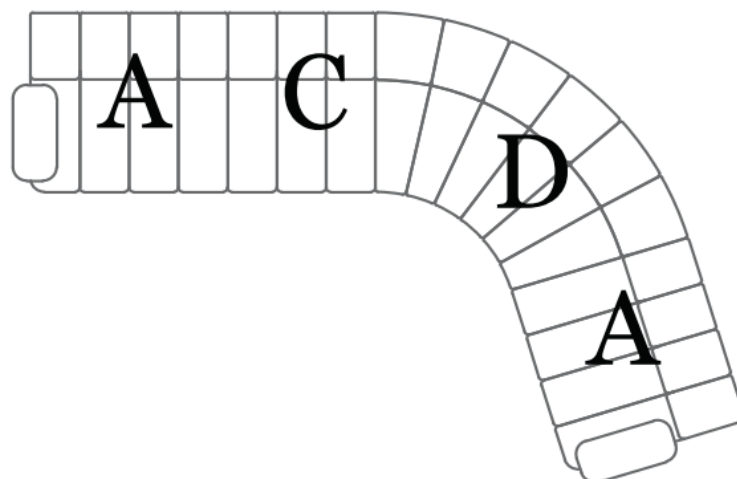

Finishes and materials

Details: Bronzed Brass or Satin Steel

Cover: Fabric Cat. A / Fabric Cat. B / Leather Cat. C / Leather Cat. D

Snake

Elements

A: 48"W x 41"3/8D x 29"1/2H

B: 44"W x 41"3/8D x 29"1/2H

C: 33"W x 41"3/8D x 29"1/2H

D: 86"5/8W x 47"1/4D x 29"1/2H

E: 86"5/8W x 47"1/4D x 29"1/2H

Snake

Compositions

Composition 1: 185"7/8W x 107"7/8D x 29"1/2H

Composition 2: 163"3/4W x 108"1/4D x 29"1/2H

Snake

Compositions

Composition 3: 176"W x 131"1/2H x 29"1/2H

Composition 4: 139"1/4W x 67"3/4D x 29"1/2H

Snake

Compositions

Composition 5: 179"1/8W x 133"7/8D x 29"1/2H

Composition 6: 198"7/8W x 108"1/4D x 29"1/2H

Snake

Compositions