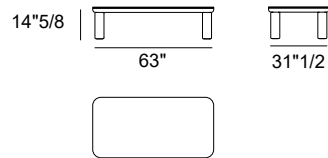

Customade

Design: Alain Gilles

Description

The Customade coffee table comes with the structure in metal and the top in hpl or ceramic. Made in Italy

Plinto

Dimensions

Size A: 47"1/4W x 47"1/4D x 14"5/8H

Size B: 59"W x 59"D x 14"5/8H

Size C: 55"1/8W x 31"1/2D x 14"5/8H

Size D: 63"W x 31"1/2D x 14"5/8H

Size E: 70"7/8W x 31"1/2D x 14"5/8H

Size A

Size B

Size C

Size D

Size E