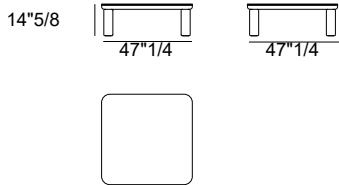

Customade

Design: Alain Gilles

Description

The Customade coffee table comes with the structure in metal and the top in hpl or ceramic. Made in Italy

Plinto

Dimensions

Size A: 47"1/4W x 47"1/4D x 14"5/8H

Size B: 59"W x 59"D x 14"5/8H

Size C: 55"1/8W x 31"1/2D x 14"5/8H

Size D: 63"W x 31"1/2D x 14"5/8H

Size E: 70"7/8W x 31"1/2D x 14"5/8H

Size A

Size B

Size C

Size D

Size E