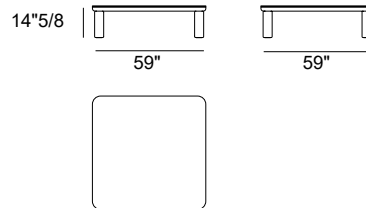

Customade

Design: Alain Gilles

Description

The Customade coffee table comes with the structure in metal and the top in hpl or ceramic. Made in Italy

Plinto

Dimensions

Size A: 47"1/4W x 47"1/4D x 14"5/8H

Size B: 59"W x 59"D x 14"5/8H

Size C: 55"1/8W x 31"1/2D x 14"5/8H

Size D: 63"W x 31"1/2D x 14"5/8H

Size E: 70"7/8W x 31"1/2D x 14"5/8H

Size A

Size B

Size C

Size D

Size E