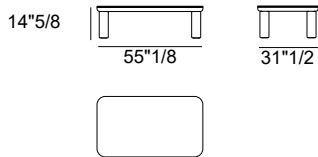

Customade

Design: Alain Gilles

Description

The Customade coffee table comes with the structure in metal and the top in hpl or ceramic. Made in Italy

Plinto

Dimensions

Size A: 47"1/4W x 47"1/4D x 14"5/8H

Size B: 59"W x 59"D x 14"5/8H

Size C: 55"1/8W x 31"1/2D x 14"5/8H

Size D: 63"W x 31"1/2D x 14"5/8H

Size E: 70"7/8W x 31"1/2D x 14"5/8H

Size A

Size B

Size C

Size D

Size E