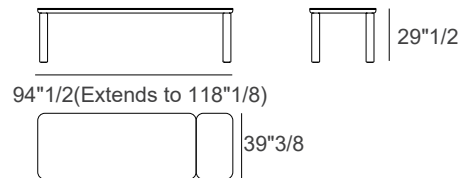

## Dimensions

- Size A** - 63"W(Extends to 78"3/4W) x 31"1/2D x 29"1/2H
- Size B** - 78"3/4W(Extends to 102"3/8W) x 39"3/8D x 29"1/2H
- Size C** - 78"3/4W(Extends to 102"3/8W) x 47"1/4D x 29"1/2H
- Size D** - 94"1/2W(Extends to 110"1/4W) x 39"3/8D x 29"1/2H
- Size E** - 94"1/2W(Extends to 118"1/8W) x 39"3/8D x 29"1/2H
- Size F** - 94"1/2W(Extends to 110"1/4W) x 47"1/4D x 29"1/2H
- Size G** - 94"1/2W(Extends to 126"W) x 47"1/4D x 29"1/2H

**Size A**

**Size B**

**Size C**

**Size D**

**Size E**

**Size F**

**Size G**