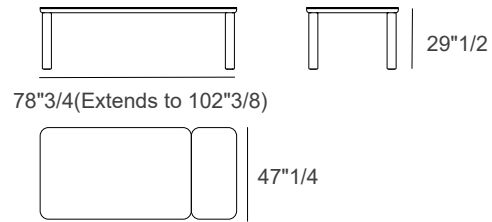

## Dimensions

- Size A** - 63"W(Extends to 78"3/4W) x 31"1/2D x 29"1/2H
- Size B** - 78"3/4W(Extends to 102"3/8W) x 39"3/8D x 29"1/2H
- Size C** - 78"3/4W(Extends to 102"3/8W) x 47"1/4D x 29"1/2H
- Size D** - 94"1/2W(Extends to 110"1/4W) x 39"3/8D x 29"1/2H
- Size E** - 94"1/2W(Extends to 118"1/8W) x 39"3/8D x 29"1/2H
- Size F** - 94"1/2W(Extends to 110"1/4W) x 47"1/4D x 29"1/2H
- Size G** - 94"1/2W(Extends to 126"W) x 47"1/4D x 29"1/2H

**Size A**

**Size B**

**Size C**

**Size D**

**Size E**

**Size F**

**Size G**