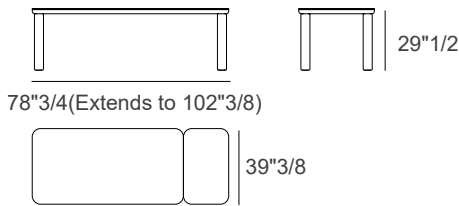

Dimensions

- **Size A** - 63"W(Extends to 78"3/4W) x 31"1/2D x 29"1/2H
- **Size B** - 78"3/4W(Extends to 102"3/8W) x 39"3/8D x 29"1/2H
- **Size C** - 78"3/4W(Extends to 102"3/8W) x 47"1/4D x 29"1/2H
- **Size D** - 94"1/2W(Extends to 110"1/4W) x 39"3/8D x 29"1/2H
- **Size E** - 94"1/2W(Extends to 118"1/8W) x 39"3/8D x 29"1/2H
- **Size F** - 94"1/2W(Extends to 110"1/4W) x 47"1/4D x 29"1/2H
- **Size G** - 94"1/2W(Extends to 126"W) x 47"1/4D x 29"1/2H

Size B