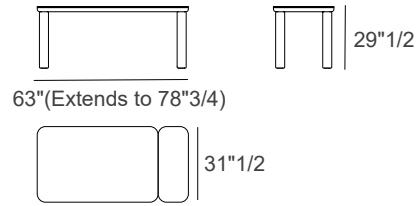

Dimensions

- **Size A** - 63"W(Extends to 78"3/4W) x 31"1/2D x 29"1/2H
- **Size B** - 78"3/4W(Extends to 102"3/8W) x 39"3/8D x 29"1/2H
- **Size C** - 78"3/4W(Extends to 102"3/8W) x 47"1/4D x 29"1/2H
- **Size D** - 94"1/2W(Extends to 110"1/4W) x 39"3/8D x 29"1/2H
- **Size E** - 94"1/2W(Extends to 118"1/8W) x 39"3/8D x 29"1/2H
- **Size F** - 94"1/2W(Extends to 110"1/4W) x 47"1/4D x 29"1/2H
- **Size G** - 94"1/2W(Extends to 126"W) x 47"1/4D x 29"1/2H

Size A