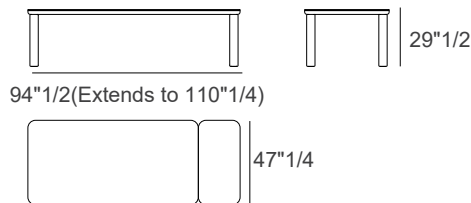

## Dimensions

- Size A** - 63"W(Extends to 78"3/4W) x 31"1/2D x 29"1/2H
- Size B** - 78"3/4W(Extends to 102"3/8W) x 39"3/8D x 29"1/2H
- Size C** - 78"3/4W(Extends to 102"3/8W) x 47"1/4D x 29"1/2H
- Size D** - 94"1/2W(Extends to 110"1/4W) x 39"3/8D x 29"1/2H
- Size E** - 94"1/2W(Extends to 118"1/8W) x 39"3/8D x 29"1/2H
- Size F** - 94"1/2W(Extends to 110"1/4W) x 47"1/4D x 29"1/2H
- Size G** - 94"1/2W(Extends to 126"W) x 47"1/4D x 29"1/2H

**Size A**

**Size B**

**Size C**

**Size D**

**Size E**

**Size F**

**Size G**