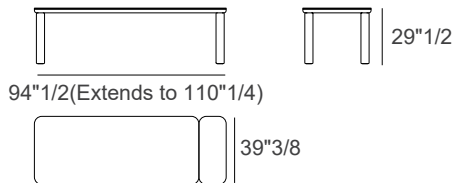

## Dimensions

- Size A** - 63"W(Extends to 78"3/4W) x 31"1/2D x 29"1/2H
- Size B** - 78"3/4W(Extends to 102"3/8W) x 39"3/8D x 29"1/2H
- Size C** - 78"3/4W(Extends to 102"3/8W) x 47"1/4D x 29"1/2H
- Size D** - 94"1/2W(Extends to 110"1/4W) x 39"3/8D x 29"1/2H
- Size E** - 94"1/2W(Extends to 118"1/8W) x 39"3/8D x 29"1/2H
- Size F** - 94"1/2W(Extends to 110"1/4W) x 47"1/4D x 29"1/2H
- Size G** - 94"1/2W(Extends to 126"W) x 47"1/4D x 29"1/2H

**Size A**

**Size B**

**Size C**

**Size D**

**Size E**

**Size F**

**Size G**