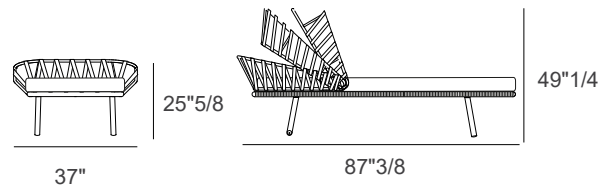

## *Description*

Lounger with aluminum structure, backrest and weaving in var#rope colors from the collection and cover in fabric.  
Made in Italy.

## *Dimensions*

37"W x 87"3/8D x 25"5/8H - 49"1/4H