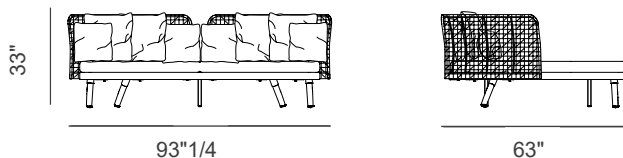

Emma

Design: Monica Armani

Description

Daybed with aluminum and iroko wood legs available. Fabric seat and upholstery with Dryfeel outdoor foam. Made in Italy.

Dimensions

93"1/4W x 63"D x 33"H

Finishes and materials