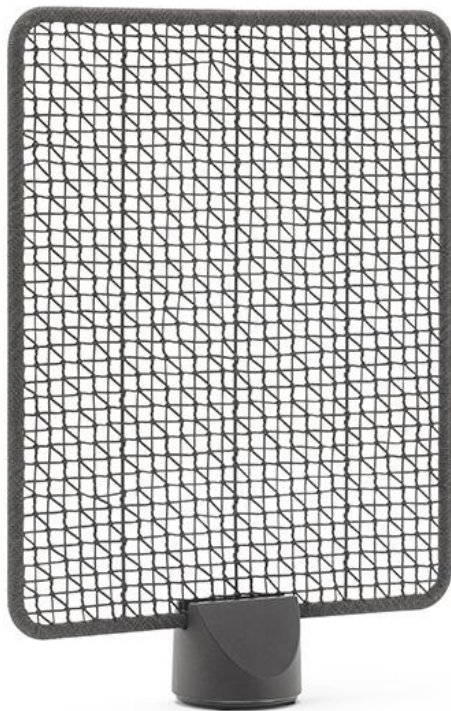

# Emma

*Design: Monica Armani*

## *Description*

Room divider with structure in metal and the rope weaving in colors from the collection. Made in Italy.

## *Finishes and materials*

**Structure:** Bronze or White, Silk Grey, Grey, Dark Brown or Black aluminum or Iroko wood.

**Weaving:** Beige, Ruggine or Dark Grey Rope.

## *Dimensions*

**Size A:** 39"3/8W x 10"1/4D x 53"1/8H

**Size B:** 39"3/8W x 10"1/4D x 65"H