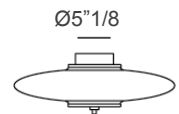

Dimensions

S: Ø13"3/4 x 7"D

M: Ø17"3/4 x 7"7/8D

L: Ø21"5/8 x 7"7/8D

Finishes & Materials

Structure: Burnished Brass.

Diffuser: Colored Glass.

- Ø13"3/4
- Ø17"3/4
- Ø21"5/8

- 7"
- 7"7/8

Ø5"1/8