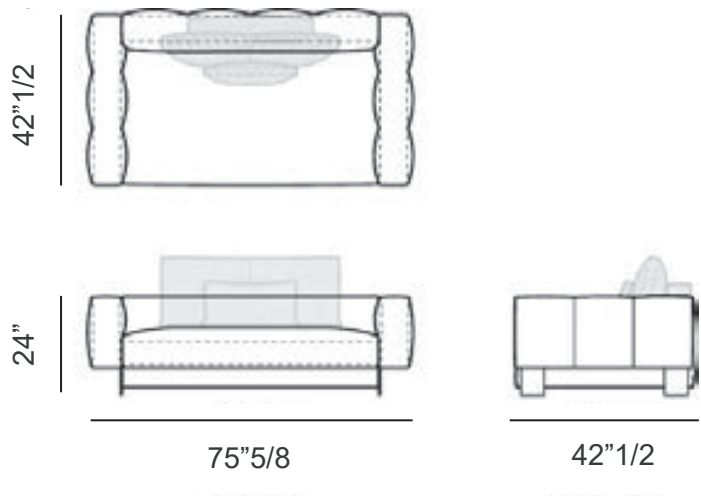

Finishes & materials

Structure: Wood.

Upholstery: Fabric.

Feet: Metal.

*

Dimensions

Size A:

75"5/8W x 42"1/2D x 24"H

Size B:

99"1/4W x 42"1/2D x 24"H

Dimensions

Size C:

111"W x 42"1/2"D x 24"H

Size D:

85"W x 46"D x 24"H

Dimensions

Size E:

112"5/8W x 46"D x 24"H