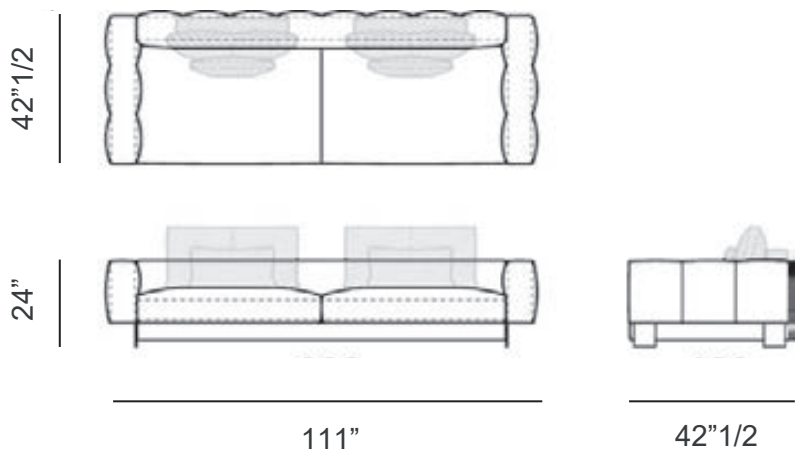

Finishes & materials

Structure: Wood.

Upholstery: Fabric.

Feet: Metal.

*

Dimensions

Size A:

75"5/8W x 42"1/2D x 24"H

Size B:

99"1/4W x 42"1/2D x 24"H

Dimensions

Size C:

111"W x 42"1/2"D x 24"H

Size D:

85"W x 46"D x 24"H

Dimensions

Size E:

112"5/8W x 46"D x 24"H