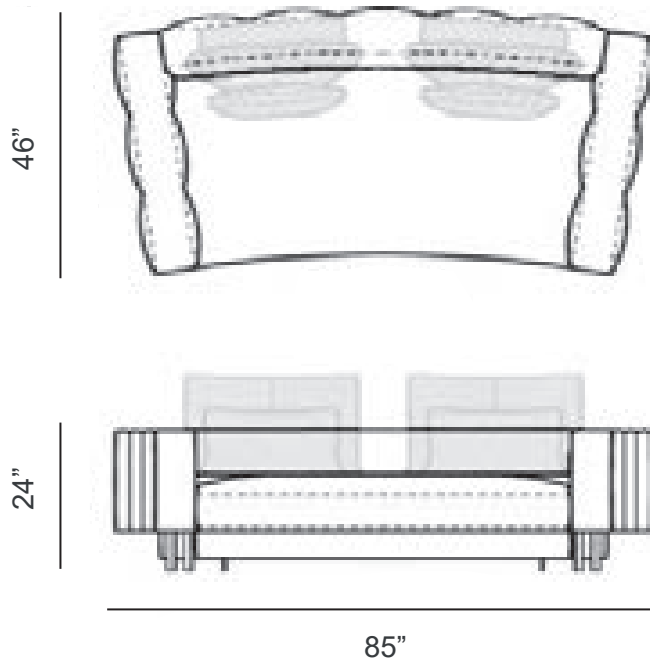

Finishes & materials

Structure: Wood.

Upholstery: Fabric.

Feet: Metal.

*

Dimensions

Size A:

75"5/8W x 42"1/2D x 24"H

Size B:

99"1/4W x 42"1/2D x 24"H

Dimensions

Size C:

111"W x 42"1/2"D x 24"H

Size D:

85"W x 46"D x 24"H

Dimensions

Size E:

112"5/8W x 46"D x 24"H