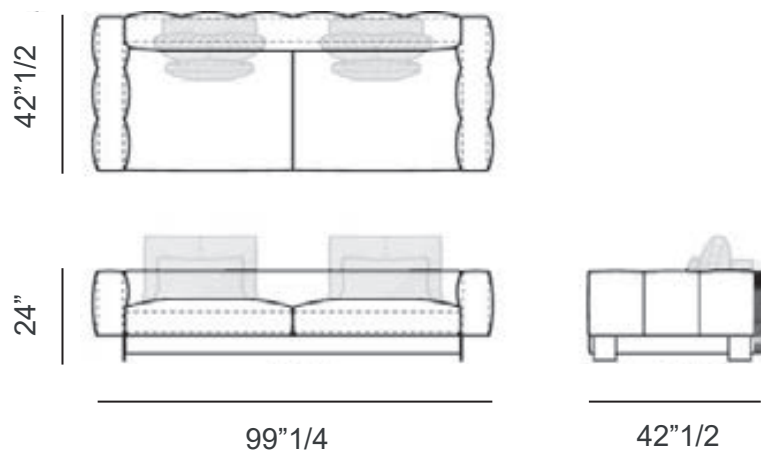

Finishes & materials

Structure: Wood.

Upholstery: Fabric.

Feet: Metal.

*

Dimensions

Size A:

75"5/8W x 42"1/2D x 24"H

Size B:

99"1/4W x 42"1/2D x 24"H

Dimensions

Size C:

111"W x 42"1/2"D x 24"H

Size D:

85"W x 46"D x 24"H

Dimensions

Size E:

112"5/8W x 46"D x 24"H