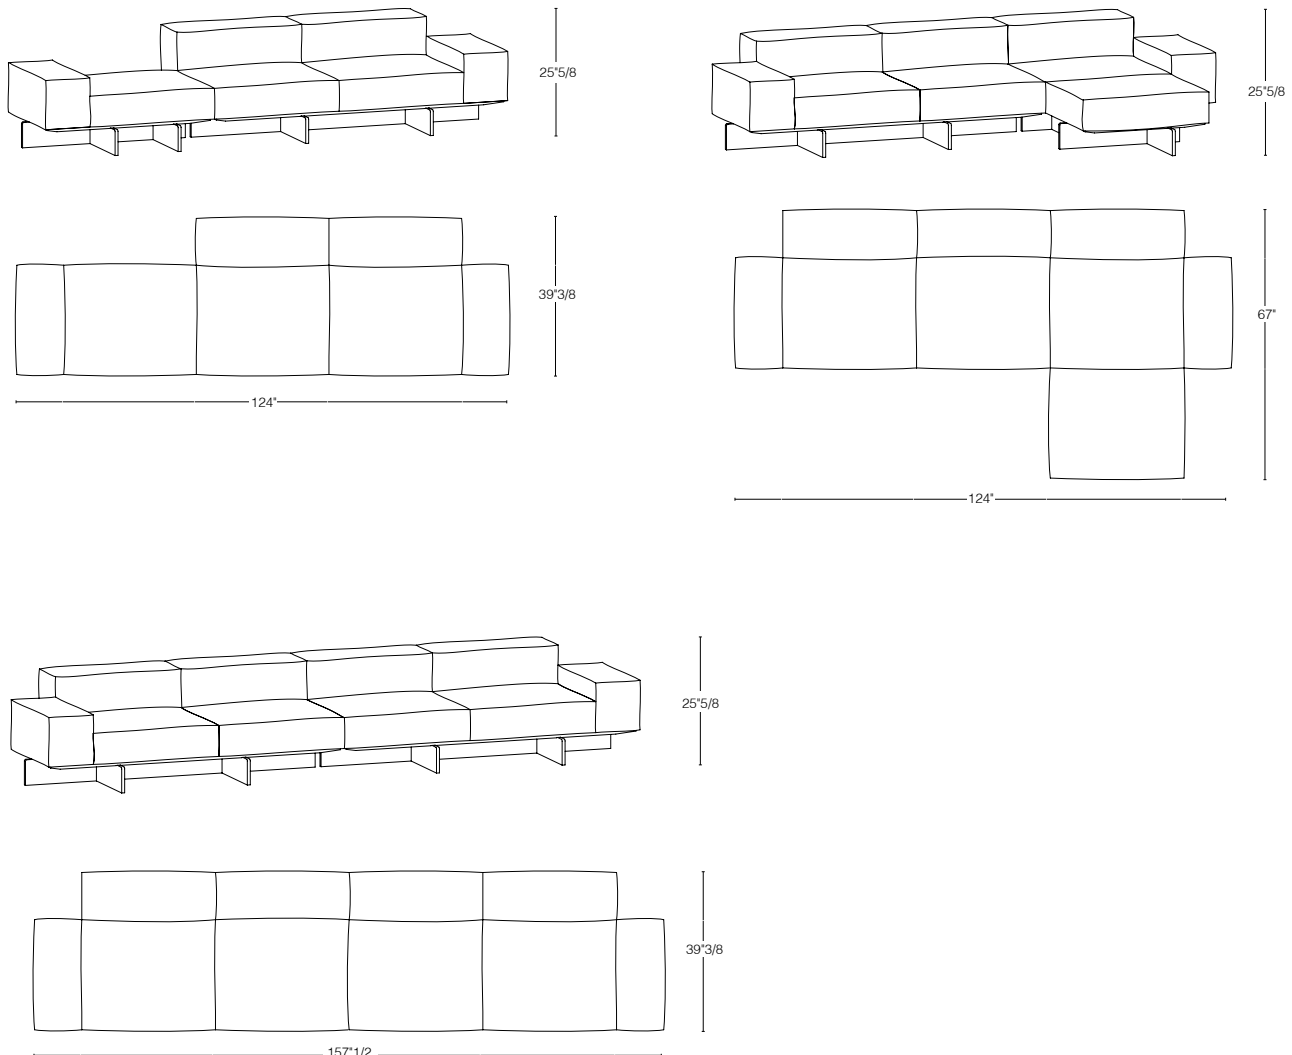

Sofa with supporting structure made of blockboard on stratified glass of 20mm, finish extra clear, smoked or bronze. Seatings, backrests and armrests in polyurethane foam with varying density covered with protective fabric. External lining in removable fabric with visible double stitching.

Soft Glass

Dimintions

Z: 124"W x 39"3/8D x 25"5/8H

W: 124"W x 67"D x 25"5/8H

V: 157"1/2W x 39"3/8D x 25"5/8H

Finishes and materials

Cover: Fabrics C, P, F or B

Base: Glass

Soft Glass

Dimensions

Y: 118"1/8W x 124"D x 25"5/8H

Optionals

Side table

13"3/4W x 38"5/8D x 14"1/8H

Cushion

19"5/8 x 19"5/8

Cushion

27"1/2 x 13"3/4