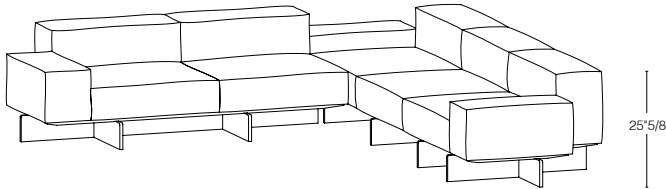

Sofa with supporting structure made of blockboard on stratified glass of 20mm, finish extra clear, smoked or bronze. Seatings, backrests and armrests in polyurethane foam with varying density covered with protective fabric. External lining in removable fabric with visible double stitching.

Soft Glass

Dimintions

Z: 124"W x 39"3/8D x 25"5/8H

W: 124"W x 67"D x 25"5/8H

V: 157"1/2W x 39"3/8D x 25"5/8H

Finishes and materials

Cover: Fabrics C, P, F or B

Base: Glass

Soft Glass

Dimensions

Y: 118"1/8W x 124"D x 25"5/8H

Optionals

Side table

13"3/4W x 38"5/8D x 14"1/8H

Cushion

19"5/8 x 19"5/8