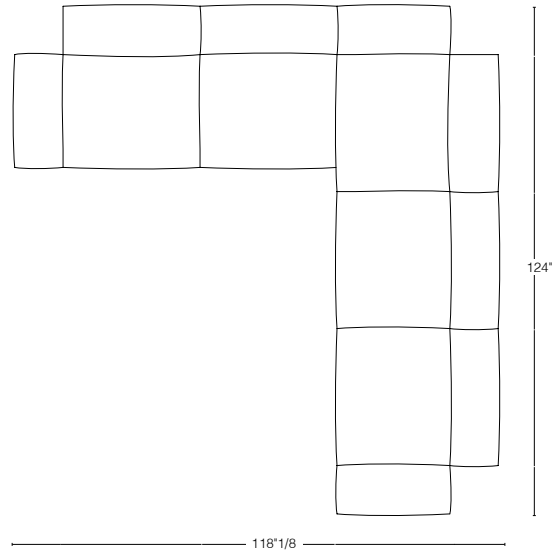

Soft Glass

Dimintions

Z: 124"W x 39"3/8D x 25"5/8H

W: 124"W x 67"D x 25"5/8H

V: 157"1/2W x 39"3/8D x 25"5/8H

Finishes and materials

Cover: Fabrics C, P, F or B

Base: Glass

Soft Glass

Dimensions

Y: 118"1/8W x 124"D x 25"5/8H

Optionals

Side table

13"3/4W x 38"5/8D x 14"1/8H

Cushion

19"5/8 x 19"5/8

Cushion

27"1/2 x 13"3/4