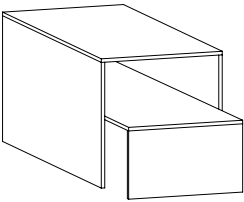

Sofa with supporting structure made of blockboard on stratified glass of 20mm, finish extra clear, smoked or bronze. Seatings, backrests and armrests in polyurethane foam with varying density covered with protective fabric. External lining in removable fabric with visible double stitching.

Soft Glass

Dimintions

Z: 124"W x 39"3/8D x 25"5/8H

W: 124"W x 67"D x 25"5/8H

V: 157"1/2W x 39"3/8D x 25"5/8H

Finishes and materials

Cover: Fabrics C, P, F or B

Base: Glass

Soft Glass

Dimensions

Y: 118"1/8W x 124"D x 25"5/8H

Optionals

Side table

13"3/4W x 38"5/8D x 14"1/8H

Cushion

19"5/8 x 19"5/8

Cushion

27"1/2 x 13"3/4