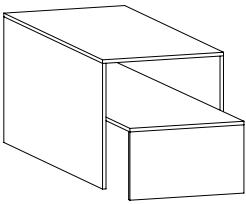

Sofa with supporting structure made of blockboard on stratified glass of 20mm, finish extra clear, smoked or bronze. Seatings, backrests and armrests in polyurethane foam with varying density covered with protective fabric. External lining in removable fabric with visible double stitching.

Soft Glass

Dimensions

A: 90"1/2W x 39"3/8D x 25"5/8H

B: 124"W x 39"3/8D x 25"5/8H

C: 112"1/8W x 39"3/8D x 25"5/8H

A

B

C

Finishes and materials

Cover: Fabrics C, P, F or B

Base: Glass

Soft Glass

Optionals

Side table

13"3/4W x 38"5/8D x 14"1/8H

Cushion

19"5/8 x 19"5/8

Cushion

27"1/2 x 13"3/4