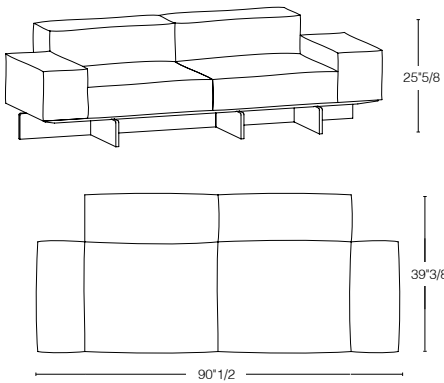

Sofa with supporting structure made of blockboard on stratified glass of 20mm, finish extra clear, smoked or bronze. Seatings, backrests and armrests in polyurethane foam with varying density covered with protective fabric. External lining in removable fabric with visible double stitching.

Soft Glass

Dimensions

A: 90"1/2W x 39"3/8D x 25"5/8H

B: 124"W x 39"3/8D x 25"5/8H

C: 112"1/8W x 39"3/8D x 25"5/8H

A

B

C

Finishes and materials

Cover: Fabrics C, P, F or B

Base: Glass

Soft Glass

Optionals

Side table

13"3/4W x 38"5/8D x 14"1/8H

Cushion

19"5/8 x 19"5/8

Cushion

27"1/2 x 13"3/4