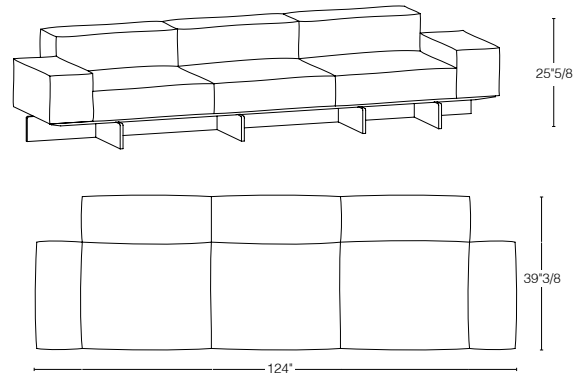

Sofa with supporting structure made of blockboard on stratified glass of 20mm, finish extra clear, smoked or bronze. Seatings, backrests and armrests in polyurethane foam with varying density covered with protective fabric. External lining in removable fabric with visible double stitching.

Soft Glass

Dimensions

A: 90"1/2W x 39"3/8D x 25"5/8H

B: 124"W x 39"3/8D x 25"5/8H

C: 112"1/8W x 39"3/8D x 25"5/8H

A

B

C

Finishes and materials

Cover: Fabrics C, P, F or B

Base: Glass

Soft Glass

Optionals

Side table

13"3/4W x 38"5/8D x 14"1/8H

Cushion

19"5/8 x 19"5/8

Cushion

27"1/2 x 13"3/4