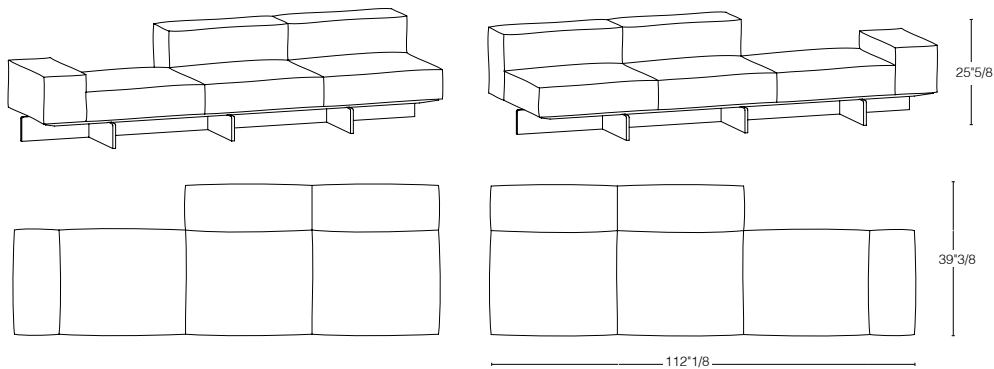

Sofa with supporting structure made of blockboard on stratified glass of 20mm, finish extra clear, smoked or bronze. Seatings, backrests and armrests in polyurethane foam with varying density covered with protective fabric. External lining in removable fabric with visible double stitching.

Soft Glass

Dimensions

A: 90"1/2W x 39"3/8D x 25"5/8H

B: 124"W x 39"3/8D x 25"5/8H

C: 112"1/8W x 39"3/8D x 25"5/8H

A

B

C

Finishes and materials

Cover: Fabrics C, P, F or B

Base: Glass

Soft Glass

Optionals

Side table

13"3/4W x 38"5/8D x 14"1/8H

Cushion

19"5/8 x 19"5/8

Cushion

27"1/2 x 13"3/4