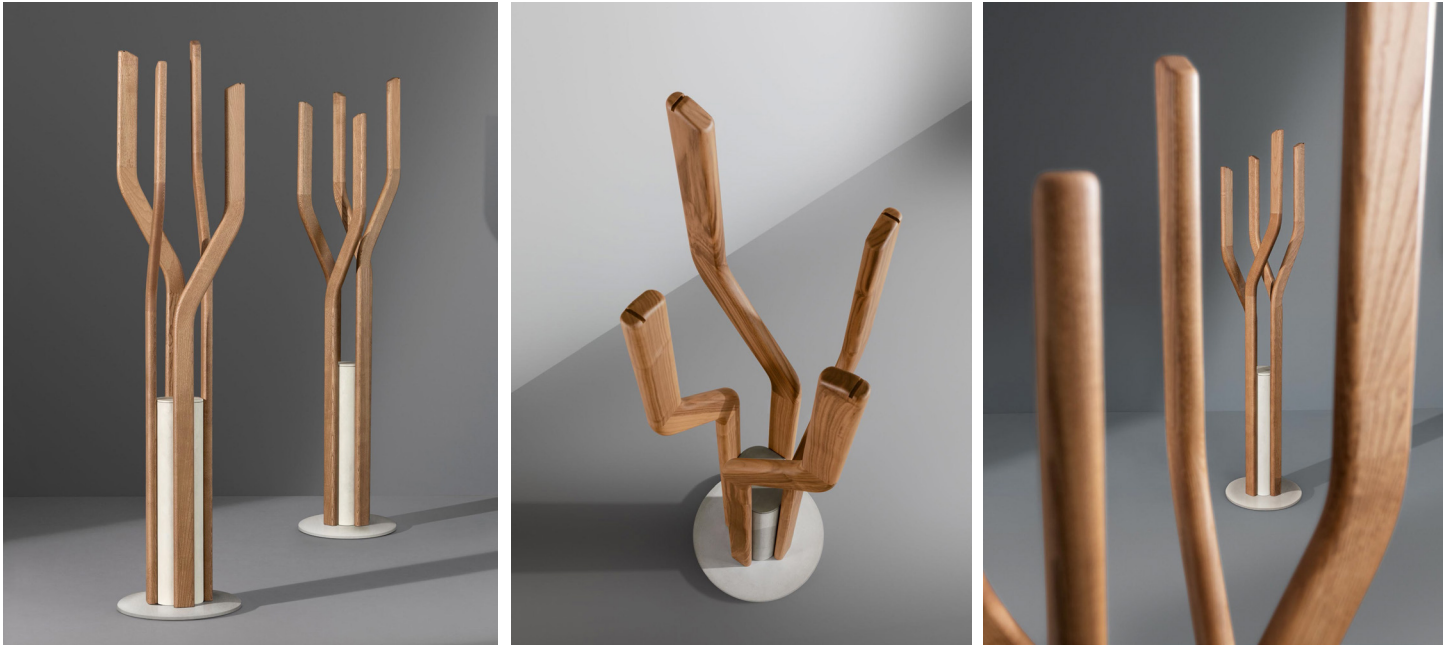

Alma

Design: Spazioameno

Description

Floor-mounted coat stand that draws inspiration from the fascinating world of plants. It consists of a concrete base and column on which the four solid wood stems with geometric profiles stand in contrast and which come in different heights.

Thanks to the different orientations and sinuous lines, a highly dynamic spiral effect is created, in which the concrete base acts as a pivot. Made in Italy.

Dimensions

Ø15" x 69"5/8H