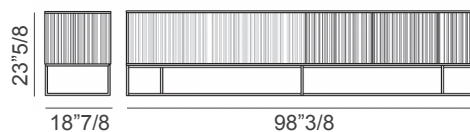

### Dimensions

#### With shaped base:

98"3/8W x 18"7/8D x 23"5/8H

#### With plinth base:

98"3/8W x 18"7/8D x 17"H

The product does not have internal shelves

Shaped base

Plinth base