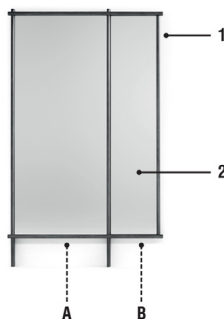

Isola

Design: Mario & Giulia Mazzer

Description

Mirror surrounded and supported by solid wood profiles with an oval section and a moveable flag wing. The value of the asymmetric frame in wood lies in its lack of balance: the mobile part is in fact what makes the mirror more functional, making this complement ideal for the sleeping area, but also for other rooms of the house such as entrances, corridors or walk-in closets. Made in Italy.

Notes:

. The product features a fixed mirror A and a movable mirror B.

. The B portion opens towards the inside of the mirror.

. The mirror is placed on the floor and can also be fixed to the wall.

Dimensions

43"W x 3"1/8D x 71"5/8H