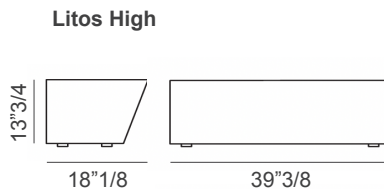

Litos

Design: Giuseppe Viganò

Description

Coffee table characterized by extreme essentiality and an absence of voids which highlight both its wooden structure and its compactness. Available in the high version, in lacquered wood and in the low version, in veneered wood, both matchable with their monolithic and complementary trapezoidal shapes. Made in Italy.

Dimensions

Litos High

39"3/8W x 18"1/8D x 13"3/4H

Litos Low

Litos Low

49"1/4W x 23"5/8D x 11"H