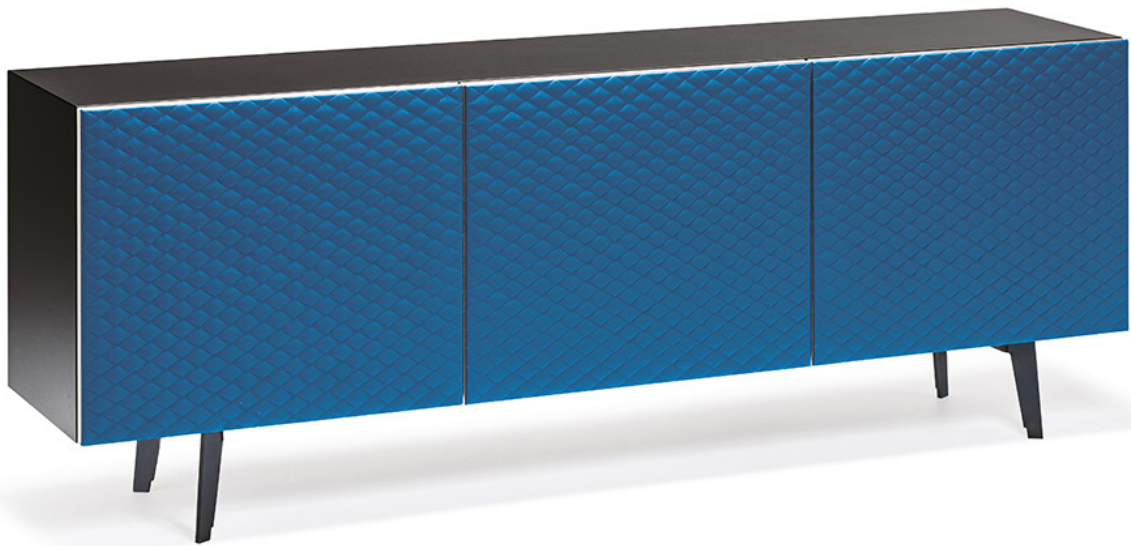

Absolut

Design: Paolo Cattelan

Description

Sideboard with 2 or 3 doors in lacquered graphite, white, black embossed wood or lacquered titanium wood. Embossed steel base in the same color or lacquered titanium. Doors covered and quilted in synthetic leather or soft leather as per collection with embossed titanium aluminum profiles. Internal clear glass shelves. Optional: internal drawer in each door. Optional: top in extra-clear frosted glass painted white, graphite or black or bronze mirrored glass. Made in Italy.

Dimensions

A: 57"7/8W x 18"1/8D x 31"1/2H - 2 doors

B: 86"5/8W x 18"1/8D x 31"1/2H - 3 doors