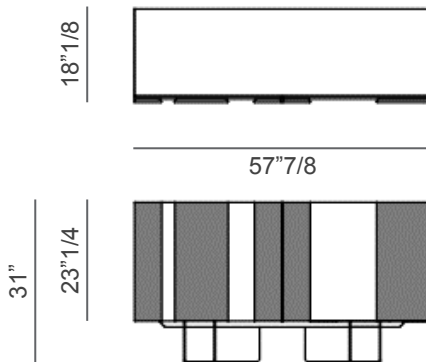

Amsterdam Keramik

Design: Tosca Design

Description

Sideboard with structure in titanium lacquered wood. 2, 3 or 4 doors in titanium lacquered wood with Marmi Colosseo ceramic inserts. Feet in titanium or bronze embossed lacquered steel. Top in Marmi Colosseo ceramic. Internal shelves in clear glass. Optional: internal drawer in each door. Made in Italy.

Amsterdam Keramik

Dimensions

A: 57"7/8W x 18"1/8D x 31"H

B: 86"5/8W x 18"1/8D x 31"H

C: 115"3/4W x 18"1/8D x 31"H

A - 2 doors

B - 3 doors

C - 4 doors