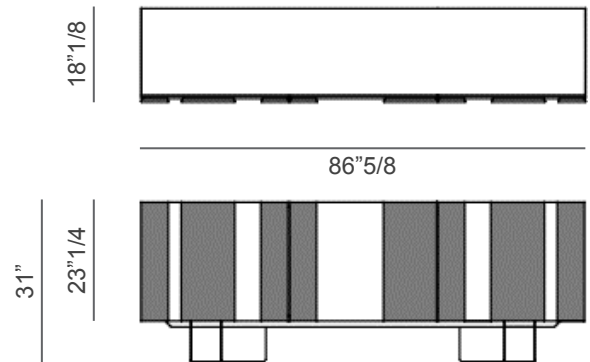

Amsterdam Keramik

Design: Tosca Design

Description

Sideboard with structure in titanium lacquered wood. 2, 3 or 4 doors in titanium lacquered wood with Marmi Colosseo ceramic inserts. Feet in titanium or bronze embossed lacquered steel. Top in Marmi Colosseo ceramic. Internal shelves in clear glass. Optional: internal drawer in each door. Made in Italy.

Amsterdam Keramik

Dimensions

A: 57"7/8W x 18"1/8D x 31"H

B: 86"5/8W x 18"1/8D x 31"H

C: 115"3/4W x 18"1/8D x 31"H

A - 2 doors

B - 3 doors

C - 4 doors