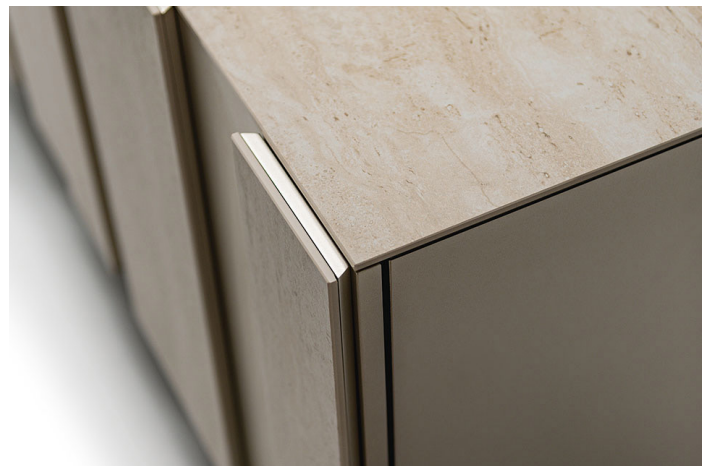

Amsterdam Keramik

Design: Tosca Design

Description

Sideboard with structure in titanium lacquered wood. 2, 3 or 4 doors in titanium lacquered wood with Marmi Colosseo ceramic inserts. Feet in titanium or bronze embossed lacquered steel. Top in Marmi Colosseo ceramic. Internal shelves in clear glass. Optional: internal drawer in each door. Made in Italy.

Amsterdam Keramik

Dimensions

A: 57"7/8W x 18"1/8D x 31"H

B: 86"5/8W x 18"1/8D x 31"H

C: 115"3/4W x 18"1/8D x 31"H

A - 2 doors

B - 3 doors

C - 4 doors