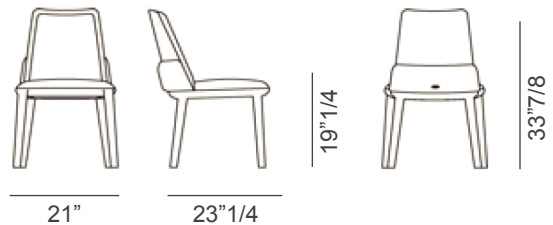

Belinda

Design: Paolo Cattelan

Description

Chair with or without arms with frame in natural ashwood, Canaletto walnut stained ashwood, burned oak stained ashwood or open pore matt black ashwood. Seat and back upholstered in fabric, micro nubuck, synthetic leather or soft leather as per collection. The cover is not removable. Made in Italy.

Dimensions

21"W x 23"1/4D x 33"7/8H

Chair

Armchair