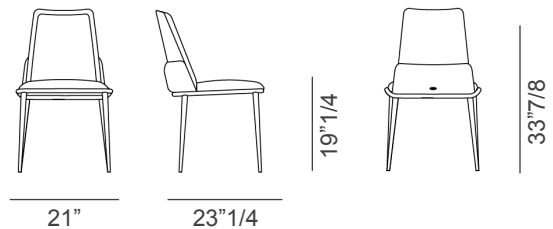

Belinda ML

Design: Paolo Cattelan

Description

Chair with or without arms with frame in titanium, bronze, graphite or black embossed lacquered steel. Seat and back upholstered in fabric, micro nubuck, synthetic leather or soft leather as per collection. The cover is not removable. Made in Italy.

Dimensions

21"W x 23"1/4D x 33"7/8H

Chair

Armchair