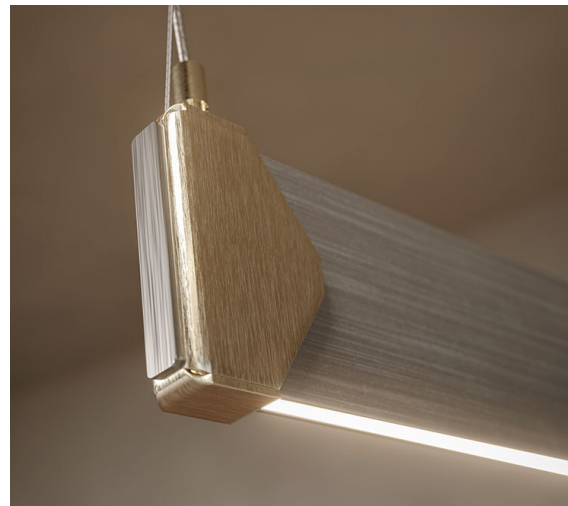

Bluebell

Design: Studio Kronos

Description

Suspension lamp with frame in satin iron grey steel and brushed brass details. Ceiling plate in black chrome steel. LED lights. Optional: remote control and receiver. Made in Italy.

Accessories available:

- 1-zone remote control + 1 receiver
- 1x receiver
- 4-zone remote control
- Additional cable 78"3/4 long