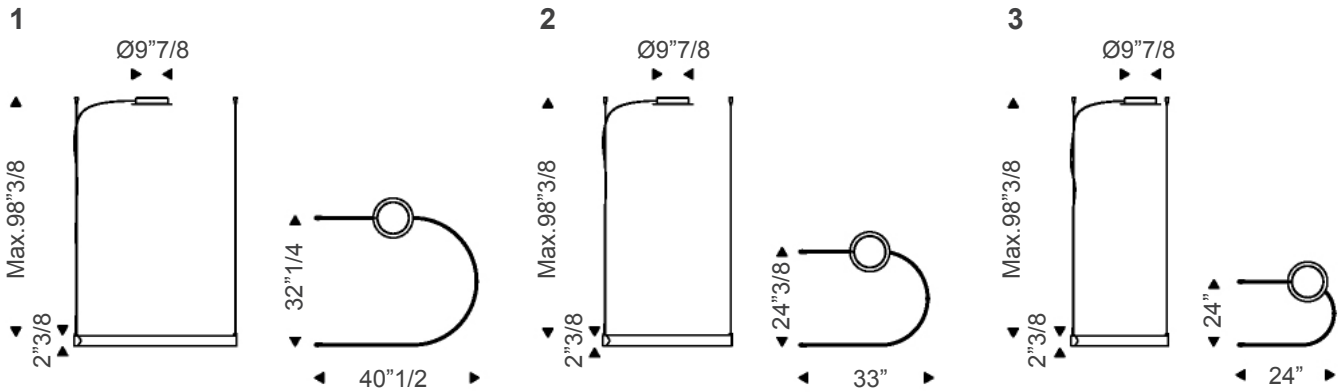

## *Description*

Suspension lamp with frame in satin iron grey steel and brushed brass details. Ceiling plate in black chrome steel. LED lights. Optional: remote control and receiver. Made in Italy.

### **Accessories available:**

- 1-zone remote control + 1 receiver
- 1x receiver
- 4-zone remote control
- Additional cable 78"3/4 long

### Dimensions

- 1: 40"1/2W x 32"1/4D x 2"3/8H
- 2: 33"W x 24"3/8D x 2"3/8H
- 3: 24"W x 16"1/2D x 2"3/8H

**Compositions made of three lamps can't exceed 150W.**

- 1/L1: LED 55W - 24V - 2000lm - 3000K.
- 2/L2: LED 44W - 24V - 1670lm - 3000K.
- 3/L3: LED 32W - 24V - 1200lm - 3000K.