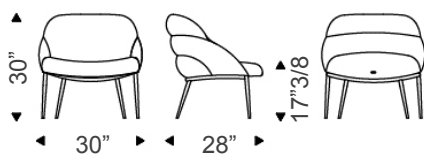

Camilla

Design: Luca Signoretti

Description

Lounge chair with fixed base in titanium, bronze, graphite, pearl or black embossed lacquered steel. Also available with 4-spokes swivelling base in aluminum. Non removable cover in fabric, micro nubuck, soft leather or synthetic leather as per collection. Made in Italy.

Dimensions

ML: 30"W x 28"D x 30"H
A: 30"W x 28"D x 30"H
B: 30"W x 28"D x 28"H

ML

A

B