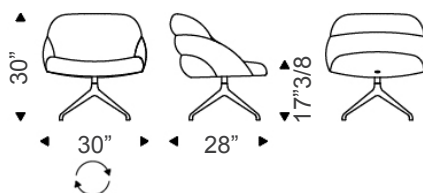

Camilla

Design: Luca Signoretti

Description

Lounge chair with fixed base in titanium, bronze, graphite, pearl or black embossed lacquered steel. Also available with 4-spokes swivelling base in aluminum. Non removable cover in fabric, micro nubuck, soft leather or synthetic leather as per collection. Made in Italy.

Dimensions

ML: 30"W x 28"D x 30"H
A: 30"W x 28"D x 30"H
B: 30"W x 28"D x 28"H

ML

A

B