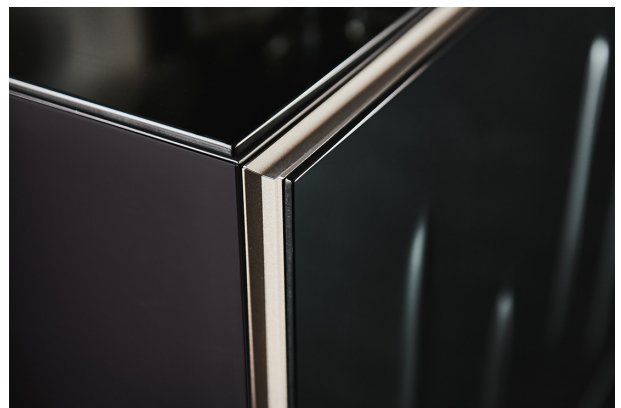

Carnaby

Design: R. industrial design

Description

Sideboard 2 or 3 doors lacquered glossy moka, matt graphite or titanium. Doors in smoked grey or bronze convex mirrored glass with embossed titanium aluminum profiles. Polished stainless steel feet or matt graphite varnished. Internal clear glass shelves. Optional: internal drawer in each door. Optional: mirrored glass top matching the doors color. Made in Italy.