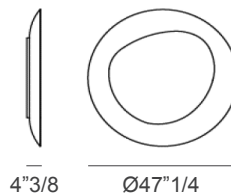

### *Description*

Wall mirror made up of two distinct elements. The mirrored central portion with irregular contours seems to be designed freehand and instinctively, with the greatest naturalness; while the outer edge, positioned on an underlying level, is slightly concave.

### *Dimensions*

**A:** Ø47"1/4 x 4"3/8D

**B:** Ø61"7/8 x 4"3/8D

**A**

**B**