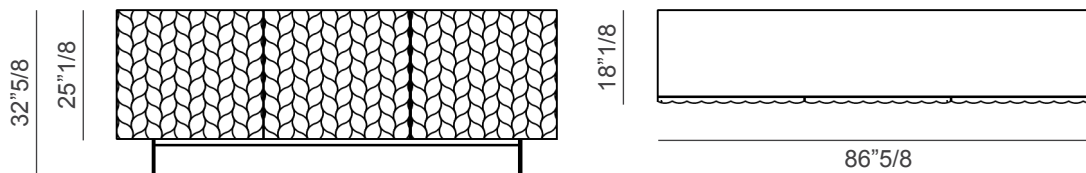

Lavander

Dimensions

A2: 57"7/8W x 18"1/8D x 32"5/8H - 2 doors

B2: 57"7/8W x 18"1/8D x 28"3/4H - 2 doors

A3: 86"5/8W x 18"1/8D x 32"5/8H - 3 doors

B3: 86"5/8W x 18"1/8D x 28"3/4H - 3 doors

A2

B2

A3

B3