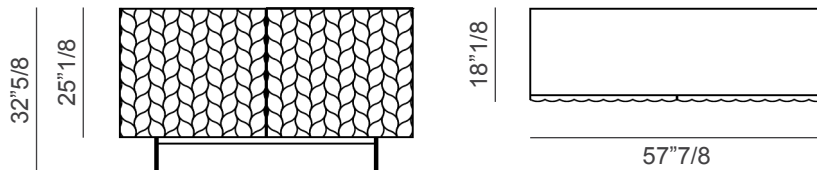

Lavander

Design: Paolo Cattelan

Description

Sideboard 2 or 3 doors in matt graphite or titanium lacquered wood, brushed bronze or brushed grey. Polished stainless steel feet or graphite varnished. Internal clear glass shelves. Optional: internal drawer in each door. Made in Italy.

Lavander

Dimensions

A2: 57"7/8W x 18"1/8D x 32"5/8H - 2 doors

B2: 57"7/8W x 18"1/8D x 28"3/4H - 2 doors

A3: 86"5/8W x 18"1/8D x 32"5/8H - 3 doors

B3: 86"5/8W x 18"1/8D x 28"3/4H - 3 doors

A2

B2