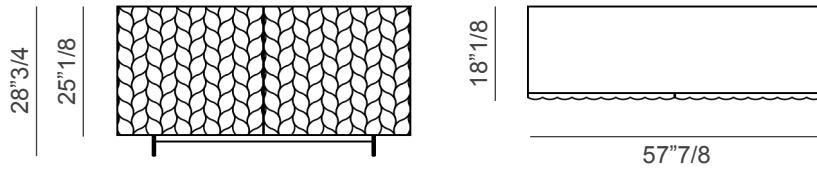

Lavander

Design: Paolo Cattelan

Description

Sideboard 2 or 3 doors in matt graphite or titanium lacquered wood, brushed bronze or brushed grey. Polished stainless steel feet or graphite varnished. Internal clear glass shelves. Optional: internal drawer in each door. Made in Italy.

Lavander

Dimensions

A2: 57"7/8W x 18"1/8D x 32"5/8H - 2 doors

B2: 57"7/8W x 18"1/8D x 28"3/4H - 2 doors

A3: 86"5/8W x 18"1/8D x 32"5/8H - 3 doors

B3: 86"5/8W x 18"1/8D x 28"3/4H - 3 doors

A2

B2