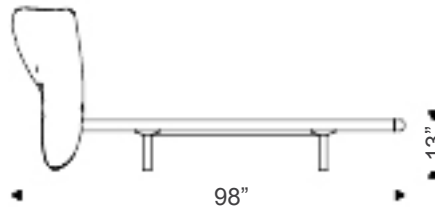

Marlon

Design: Archirivolto

Description

Double bed with Canaletto walnut or burned oak stained ashwood frame. Headboard covered in fabric, micro nubuck, synthetic leather or soft leather as per collection. Slats included. Made in Italy.

Marlon

Dimensions

Queen size: 111"3/8W x 98"D x 40"1/8H

King size: 122"W x 99"1/4D x 40"1/8H

Queen size

King size