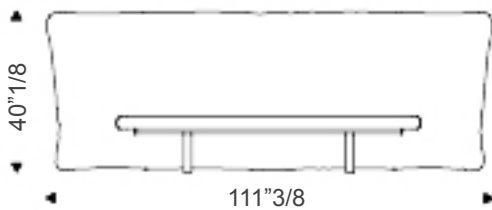

Marlon

Design: Archirivolto

Description

Double bed with Canaletto walnut or burned oak stained ashwood frame. Headboard covered in fabric, micro nubuck, synthetic leather or soft leather as per collection. Slats included. Made in Italy.

Marlon

Dimensions

Queen size: 111"3/8W x 98"D x 40"1/8H

King size: 122"W x 99"1/4D x 40"1/8H

Queen size

King size