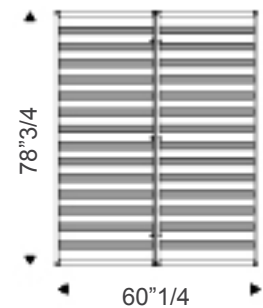

Marlon

Design: Archirivolto

Description

Double bed with Canaletto walnut or burned oak stained ashwood frame. Headboard covered in fabric, micro nubuck, synthetic leather or soft leather as per collection. Slats included. Made in Italy.

Marlon

Dimensions

Queen size: 111"3/8W x 98"D x 40"1/8H

King size: 122"W x 99"1/4D x 40"1/8H

Queen size

King size