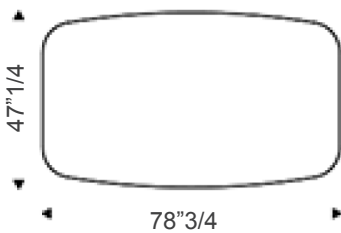

Napoleon Keramik

Dimensions

A: 94"1/2W x 47"1/4D x 29"1/8H
B: 94"1/2W x 47"1/4D x 29"1/8H
C: 118"1/8W x 47"1/4D x 29"1/2H
D: 118"1/8W x 47"1/4D x 29"1/2H
E: 118"1/8W x 51"1/8D x 29"1/2H

F: 118"1/8W x 59"D x 29"1/2H
G: 118"1/8W x 59"D x 29"1/2H
I: 78"3/4W x 47"1/4D x 29"1/8H
J: 86"5/8W x 47"1/4D x 29"1/8H

A, C Rectangular top

B, D Shaped top

E Polygonal top

F Oval top

G Biscuit top

H Shaped top

I Shaped top

J Biscuit top