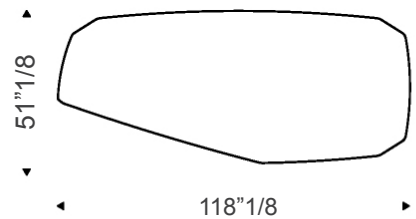

Napoleon Keramik

Dimensions

A: 94"1/2W x 47"1/4D x 29"1/8H
B: 94"1/2W x 47"1/4D x 29"1/8H
C: 118"1/8W x 47"1/4D x 29"1/2H
D: 118"1/8W x 47"1/4D x 29"1/2H
E: 118"1/8W x 51"1/8D x 29"1/2H

F: 118"1/8W x 59"D x 29"1/2H
G: 118"1/8W x 59"D x 29"1/2H
I: 78"3/4W x 47"1/4D x 29"1/8H
J: 86"5/8W x 47"1/4D x 29"1/8H

A, C Rectangular top

B, D Shaped top

E Polygonal top

F Oval top

G Biscuit top

H Shaped top

I Shaped top

J Biscuit top