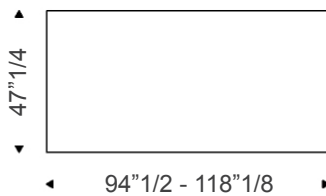

A, C Rectangular top

F Oval top