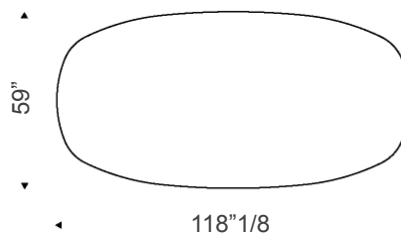

Napoleon Keramik

Dimensions

A: 94"1/2W x 47"1/4D x 29"1/8H
B: 94"1/2W x 47"1/4D x 29"1/8H
C: 118"1/8W x 47"1/4D x 29"1/2H
D: 118"1/8W x 47"1/4D x 29"1/2H
E: 118"1/8W x 51"1/8D x 29"1/2H

F: 118"1/8W x 59"D x 29"1/2H
G: 118"1/8W x 59"D x 29"1/2H
I: 78"3/4W x 47"1/4D x 29"1/8H
J: 86"5/8W x 47"1/4D x 29"1/8H

A, C Rectangular top

B, D Shaped top

E Polygonal top

F Oval top

G Biscuit top

H Shaped top

I Shaped top

J Biscuit top