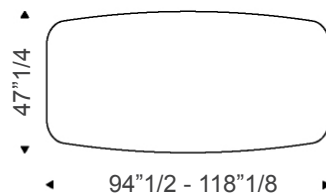

Napoleon Keramik

Dimensions

A: 94"1/2W x 47"1/4D x 29"1/8H
B: 94"1/2W x 47"1/4D x 29"1/8H
C: 118"1/8W x 47"1/4D x 29"1/2H
D: 118"1/8W x 47"1/4D x 29"1/2H
E: 118"1/8W x 51"1/8D x 29"1/2H

F: 118"1/8W x 59"D x 29"1/2H
G: 118"1/8W x 59"D x 29"1/2H
I: 78"3/4W x 47"1/4D x 29"1/8H
J: 86"5/8W x 47"1/4D x 29"1/8H

A, C Rectangular top

B, D Shaped top

E Polygonal top

F Oval top

G Biscuit top

H Shaped top

I Shaped top

J Biscuit top