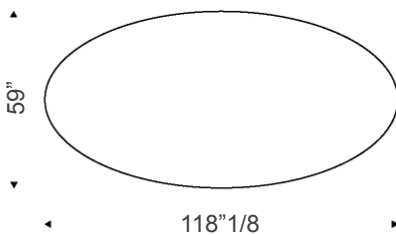

Napoleon Keramik

Dimensions

A: 94"1/2W x 47"1/4D x 29"1/8H
B: 94"1/2W x 47"1/4D x 29"1/8H
C: 118"1/8W x 47"1/4D x 29"1/2H
D: 118"1/8W x 47"1/4D x 29"1/2H
E: 118"1/8W x 51"1/8D x 29"1/2H

F: 118"1/8W x 59"D x 29"1/2H
G: 118"1/8W x 59"D x 29"1/2H
I: 78"3/4W x 47"1/4D x 29"1/8H
J: 86"5/8W x 47"1/4D x 29"1/8H

A, C Rectangular top

B, D Shaped top

E Polygonal top

F Oval top

G Biscuit top

H Shaped top

I Shaped top

J Biscuit top