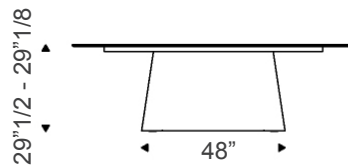

Napoleon Keramik

Dimensions

A: 94"1/2W x 47"1/4D x 29"1/8H
B: 94"1/2W x 47"1/4D x 29"1/8H
C: 118"1/8W x 47"1/4D x 29"1/2H
D: 118"1/8W x 47"1/4D x 29"1/2H
E: 118"1/8W x 51"1/8D x 29"1/2H

F: 118"1/8W x 59"D x 29"1/2H
G: 118"1/8W x 59"D x 29"1/2H
I: 78"3/4W x 47"1/4D x 29"1/8H
J: 86"5/8W x 47"1/4D x 29"1/8H