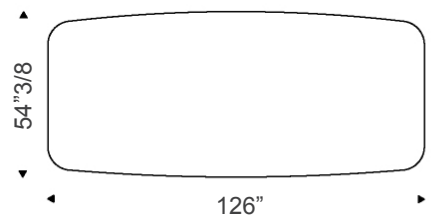

Napoleon Keramik

Dimensions

A: 94"1/2W x 47"1/4D x 29"1/8H
B: 94"1/2W x 47"1/4D x 29"1/8H
C: 118"1/8W x 47"1/4D x 29"1/2H
D: 118"1/8W x 47"1/4D x 29"1/2H
E: 118"1/8W x 51"1/8D x 29"1/2H

F: 118"1/8W x 59"D x 29"1/2H
G: 118"1/8W x 59"D x 29"1/2H
I: 78"3/4W x 47"1/4D x 29"1/8H
J: 86"5/8W x 47"1/4D x 29"1/8H

A, C Rectangular top

B, D Shaped top

E Polygonal top

F Oval top

G Biscuit top

H Shaped top

I Shaped top

J Biscuit top