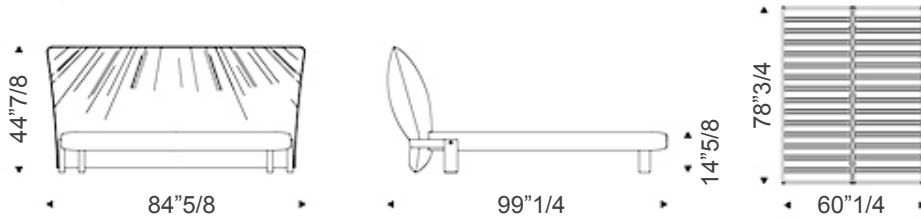

Pascal

Design: Castello Lagravinese

Description

Upholstered double bed covered in fabric, micro nubuck, synthetic leather or soft leather as per collection. Mix version M: "A" in fabric or micro nubuck. "B" in fabric, micro nubuck or synthetic leather with soft leather belt, or soft leather. Canaletto walnut or burned oak stained ashwood, titanium or bronze embossed feet. Slats included. Made in Italy.

Pascal

Dimensions

Queen size: 84"5/8W x 99"1/4D x 44"7/8H

King size: 100"3/8W x 100"3/8D x 44"7/8H

Queen size

King size