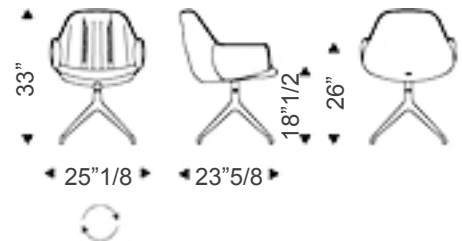

## Description

Chair with 4-spokes swiveling base in titanium, bronze, graphite, pearl or black embossed lacquered aluminum. Also available with cantilever base in titanium, bronze, graphite or black embossed lacquered steel. For both versions: non removable cover in fabric, micro nubuck, soft leather or synthetic leather as per collection. Made in Italy.

## Dimensions

**Turn:** 25"1/8W x 23"5/8D x 33"H

**Cantilever:** 25"1/8W x 24"D x 33"H

Turn

Cantilever