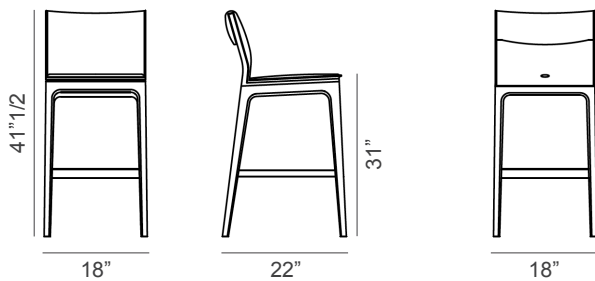

Sofia

Design: Paolo Cattelan

Description

Stool with frame in natural beech, Canaletto walnut, wenghè or matt black stained beech. Non removable cover in fabric, micro nubuck, soft leather or synthetic leather as per collection. Made in Italy.

Dimensions

A: 18"W x 22"D x 41"1/2H
B: 18"W x 22"D x 37"3/8H

A

B