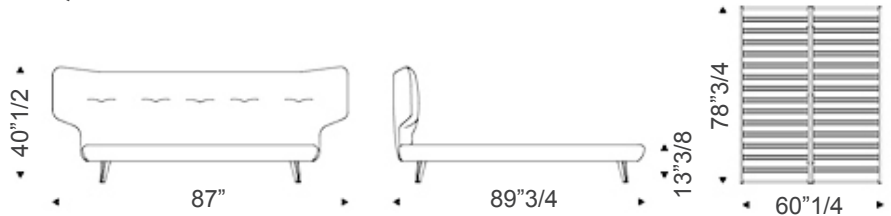

Thomas

Design: Maurizio Manzoni

Description

Upholstered bed covered in synthetic leather, fabric, micro nubuck or soft leather as per collection. With bronze or graphite embossed lacquered steel feet. Provided slats are part of the bed structure. Made in Italy.

Queen size

Dimensions

Queen size: 87"W x 89"3/4D x 40"1/2H
King size: 102"3/4W x 91"D x 40"1/2H

King size