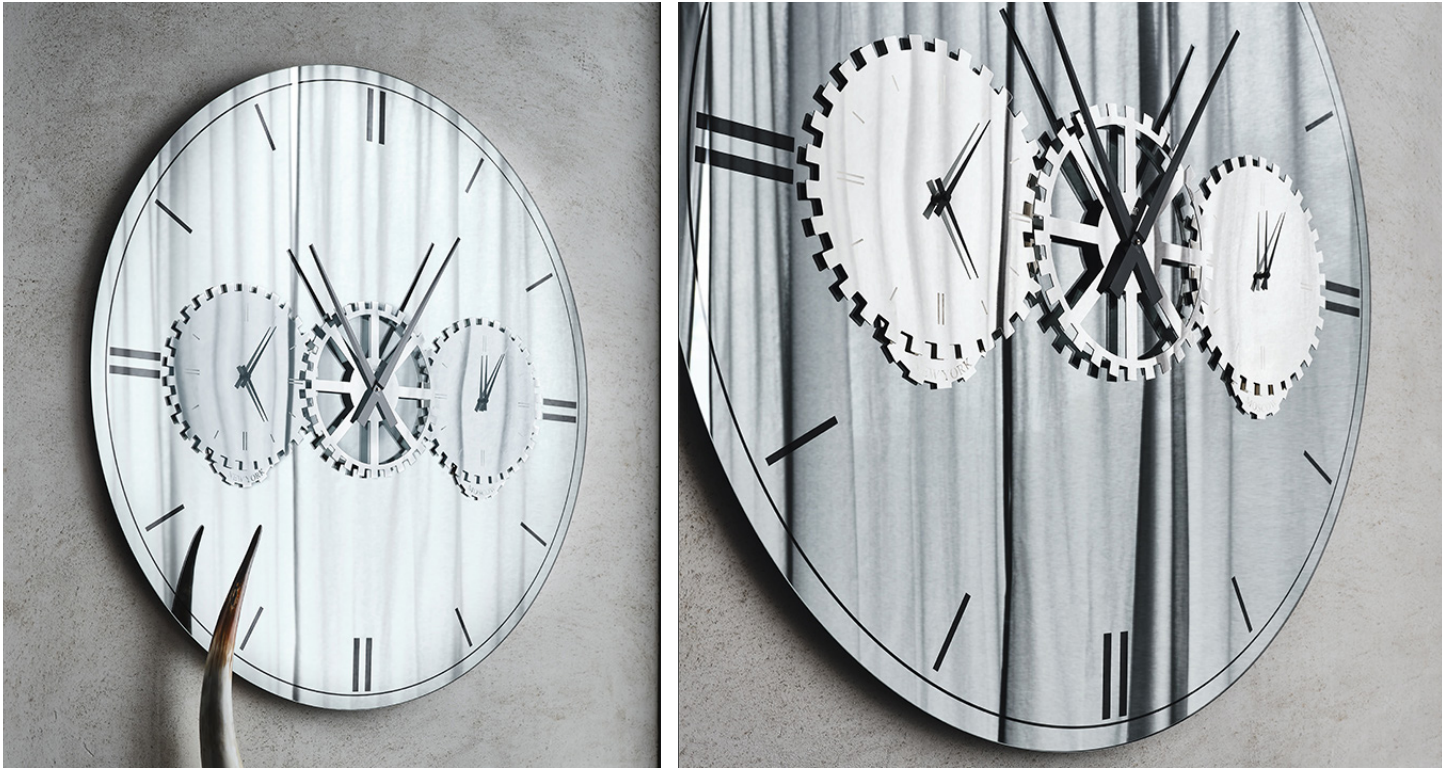

Times

Design: Andrea Lucatello

Description

Mirror/clock in silk-screen printing, mirrored or fumé glass with steel details. Made in Italy.

Dimensions

Ø47"1/4 x 1"5/8D