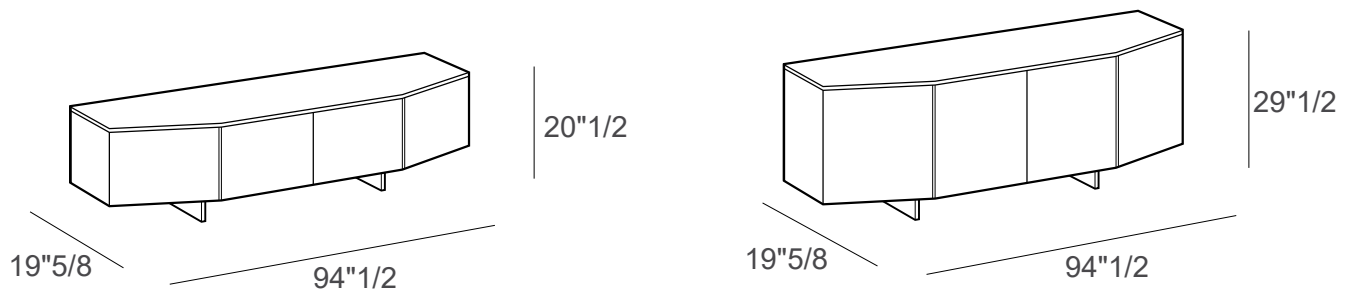

Angle

Design: Daniele Lo Scalzo Moscheri

Description

A small architectural feature plays the starring role in the home. With its sculptural shape, in both the high and low version, the Angle sideboard is distinguished by a tapered design and a reduced depth. The frame, body, top and doors can be ordered with customised materials and finishes.

Angle

Dimensions

Low Sideboard: 94"1/2W x 19"5/8D x 20"1/2H

High Sideboard: 94"1/2W x 19"5/8D x 29"1/2H

Set of internal glass shelves (Only for High Sideboard)