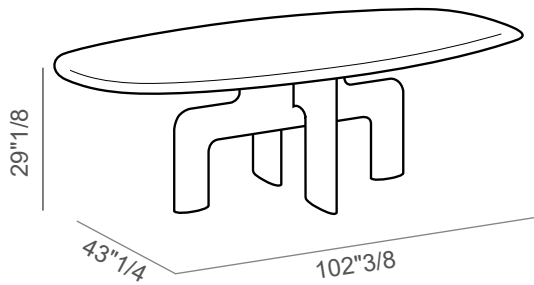

## *Description*

Attractive and refined shapes give rise to The Biarritz Table. An original and concurrently classic look for the set, like an urban landscape which harmoniously brings together different souls.

## Dimensions

A: 102"3/8W x 43"1/4D x 29"1/8H

B: 126"W x 50"3/8D x 29"1/8H (No Glass top)

A

B