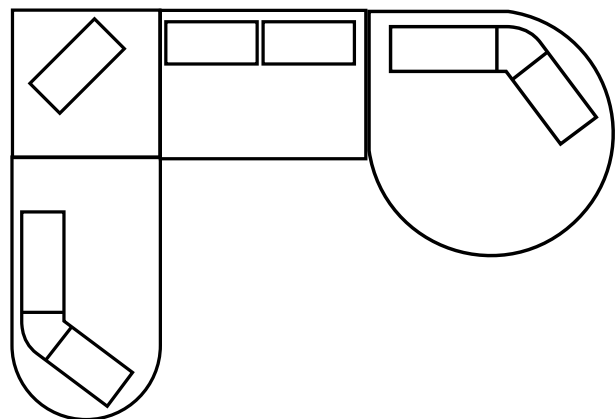

Dimensions

Comp. B: 160"5/8W x 160"5/8D x 31"H

Isla

Dimensions

Comp. C: 100"3/8W x 51"1/8D x 31"H

100"3/8

Isla

Dimensions

Isla

Dimensions

Comp. G: 185"W x 143"5/8"D x 31"H

Left

185"

Right

Isla

Dimensions

Comp. H: 208"5/8W x 141"3/4D x 31"H

Left

208"5/8

141"3/4

Right

Isla

Decorative cushions (feather padding)

1: 21"5/8W x 5"7/8D x 21"5/8H

2: 17"3/4W x 5"7/8D x 17"3/4H

3: 17"3/4W x 5"7/8D x 13"3/4H

4: 19"5/8W x 5"7/8D x 19"5/8H

5: 17"3/4W x 5"7/8D x 14"1/8H

6: 18"7/8W x 5"7/8D x 18"7/8H

7: 23"5/8W x 5"7/8D x 11"7/8H

8: 23"5/8W x 5"7/8D x 23"5/8H