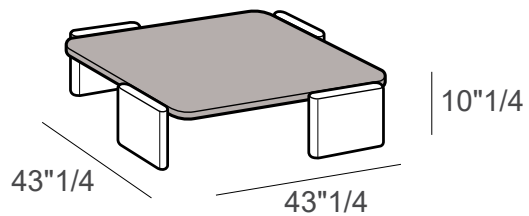

Tao

Design: Ramón Esteve

Description

Iroko wood makes up the shaped and textured base of an outdoor sofa with straightforward appeal and outstanding versatility. Tao is upholstered with fabric and delivers impeccable comfort levels and modularity owing to the various modular elements available, including pouffes, chaises longues and two different sized coffee tables with a marble, stoneware or hpl top.

Tao

Dimensions

A: 43"1/4W x 43"1/4D x 10"1/4H

B: 55"1/8W x 55"1/8D x 10"1/4H

A

B