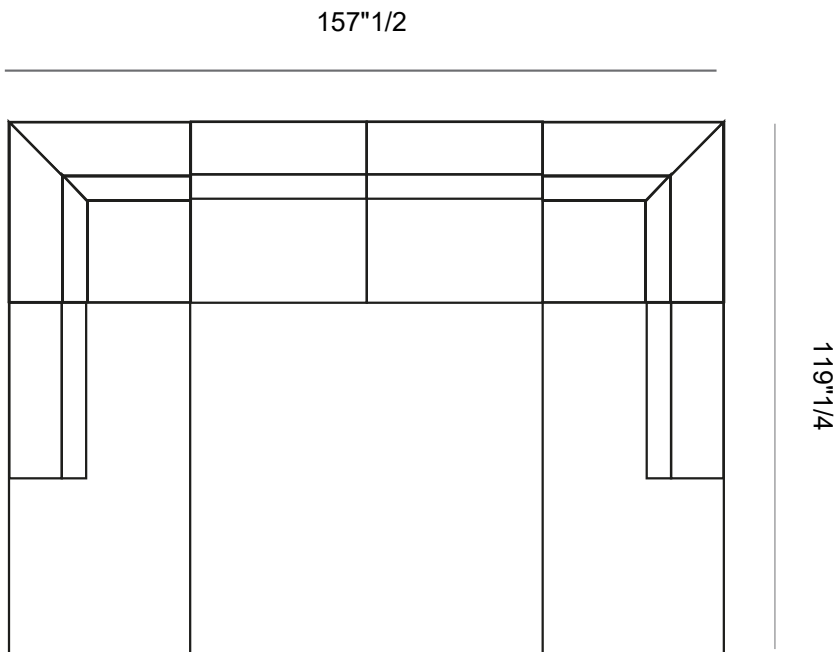

Right

Tao

Dimensions

Comp. D: 211"7/8W x 63"3/4D x 28"3/4H

Tao

Dimensions

Comp. E: 121"5/8W x 40"1/2D x 28"3/4H

Left

121"5/8

40"1/2

Right

Tao

Dimensions

Comp. F: 125"1/8W x 63"3/4D x 28"3/4H

Left

125"1/8

63"3/4

Right

Tao

Dimensions

Comp. G: 164"5/8W x 40"1/2D x 28"3/4H

Tao

Dimensions

Comp. H: 157"1/2W x 119"1/4D x 28"3/4H

Tao

Decorative cushions (feather padding)

- 1: 21"5/8W x 5"7/8D x 21"5/8H
- 2: 17"3/4W x 5"7/8D x 17"3/4H
- 3: 17"3/4W x 5"7/8D x 13"3/4H
- 4: 19"5/8W x 5"7/8D x 19"5/8H
- 5: 17"3/4W x 5"7/8D x 14"1/8H
- 6: 18"7/8W x 5"7/8D x 18"7/8H
- 7: 23"5/8W x 5"7/8D x 11"7/8H
- 8: 23"5/8W x 5"7/8D x 23"5/8H
- 9: Ø19"5/8 x 5"7/8D