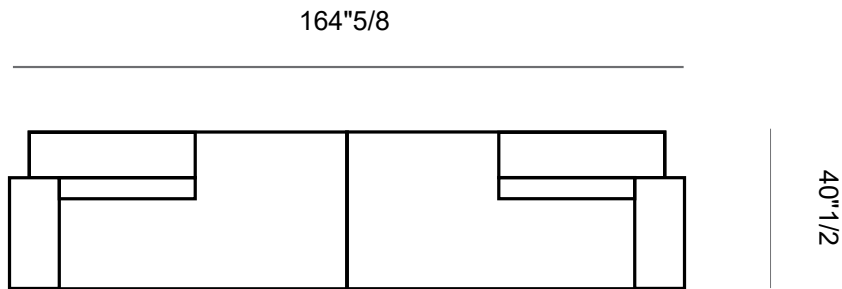

121"5/8

40"1/2

Right

Tao

Dimensions

Comp. F: 125"1/8W x 63"3/4D x 28"3/4H

Left

125"1/8

63"3/4

Right

Tao

Dimensions

Comp. G: 164"5/8W x 40"1/2D x 28"3/4H

Tao

Dimensions

Comp. H: 157"1/2W x 119"1/4D x 28"3/4H

Tao

Decorative cushions (feather padding)

- 1: 21"5/8W x 5"7/8D x 21"5/8H
- 2: 17"3/4W x 5"7/8D x 17"3/4H
- 3: 17"3/4W x 5"7/8D x 13"3/4H
- 4: 19"5/8W x 5"7/8D x 19"5/8H
- 5: 17"3/4W x 5"7/8D x 14"1/8H
- 6: 18"7/8W x 5"7/8D x 18"7/8H
- 7: 23"5/8W x 5"7/8D x 11"7/8H
- 8: 23"5/8W x 5"7/8D x 23"5/8H
- 9: Ø19"5/8 x 5"7/8D