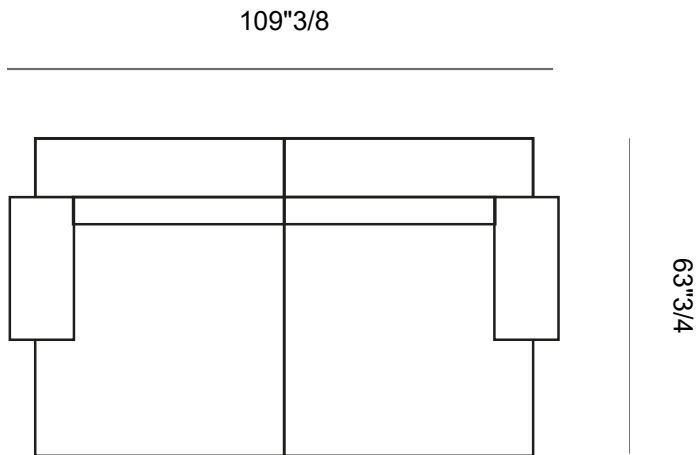

Tao

Dimensions

Comp. A: 200"3/8W x 119"1/4D x 28"3/4H

Left

200"3/8

119"1/4

Right

Tao

Dimensions

Comp. B: 109"3/8W x 63"3/4D x 28"3/4H

Tao

Dimensions

Comp. C: 188"1/8W x 40"1/2D x 28"3/4H

Left

188"1/8

40"1/2

Right

Tao

Dimensions

Comp. D: 211"7/8W x 63"3/4D x 28"3/4H

Tao

Dimensions

Comp. E: 121"5/8W x 40"1/2D x 28"3/4H

Left

121"5/8

40"1/2

Right

Tao

Dimensions

Comp. F: 125"1/8W x 63"3/4D x 28"3/4H

Left

125"1/8