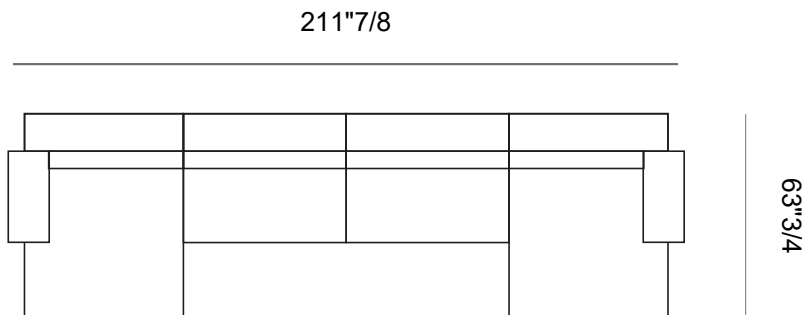

Tao

Dimensions

Comp. A: 200"3/8W x 119"1/4D x 28"3/4H

Left

200"3/8

119"1/4

Right

Tao

Dimensions

Comp. B: 109"3/8W x 63"3/4D x 28"3/4H

Tao

Dimensions

Comp. C: 188"1/8W x 40"1/2D x 28"3/4H

Left

188"1/8

40"1/2

Right

Tao

Dimensions

Comp. D: 211"7/8W x 63"3/4D x 28"3/4H

Tao

Dimensions

Comp. E: 121"5/8W x 40"1/2D x 28"3/4H

Left

121"5/8

40"1/2

Right

Tao

Dimensions

Comp. F: 125"1/8W x 63"3/4D x 28"3/4H

Left

125"1/8