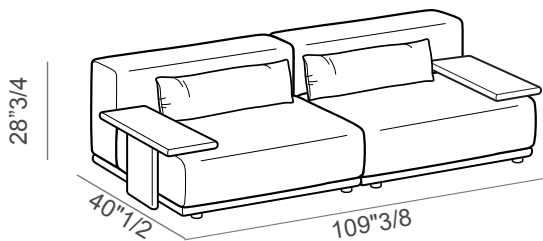

### Dimensions

**A:** 85"7/8W x 40"1/2D x 28"3/4H

**B:** 109"3/8W x 40"1/2D x 28"3/4H

**C:** 125"1/8W x 40"1/2D x 28"3/4H

**SH:** 21"1/4 **AH:** 16"1/2 (Without arm cushion)

**A**

**Armrest Cushion:** 11"W x 27"1/2D x 5"1/8H

**B**

**C**

Tao

---