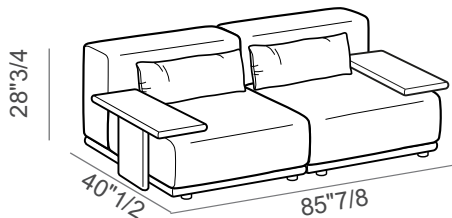

### Dimensions

**A:** 85"7/8W x 40"1/2D x 28"3/4H

**B:** 109"3/8W x 40"1/2D x 28"3/4H

**C:** 125"1/8W x 40"1/2D x 28"3/4H

**SH:** 21"1/4 **AH:** 16"1/2 (Without arm cushion)

**A**

**Armrest Cushion:** 11"W x 27"1/2D x 5"1/8H

**B**

**C**

Tao

---