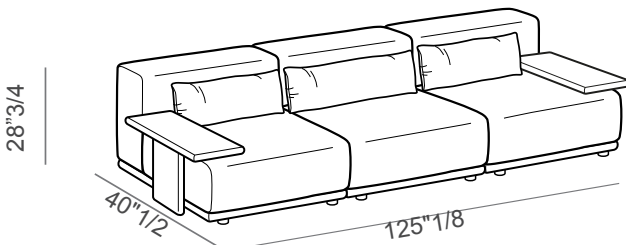

### Dimensions

**A:** 85"7/8W x 40"1/2D x 28"3/4H

**B:** 109"3/8W x 40"1/2D x 28"3/4H

**C:** 125"1/8W x 40"1/2D x 28"3/4H

**SH:** 21"1/4 **AH:** 16"1/2 (Without arm cushion)

**A**

**Armrest Cushion:** 11"W x 27"1/2D x 5"1/8H

**B**

**C**

Tao

---