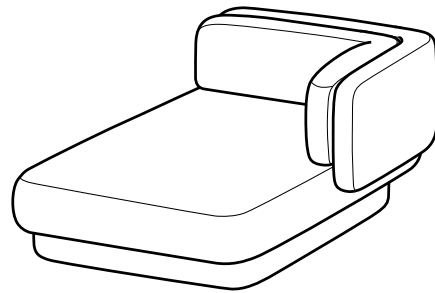

Vento

Design: Nika Županc

Description

Soft, generous and organic, clean-cut shapes that appear to be in motion. Draws its inspiration from the world of nature and its ability to be plied, which extends the Vento collection with consistency and elegance. Made in Italy.

Vento

Dimensions

Chaise Lounge: 46"3/8W x 62"1/8D x 30"3/8H

Left

Right

Back cushion: 21"5/8 x 21"5/8