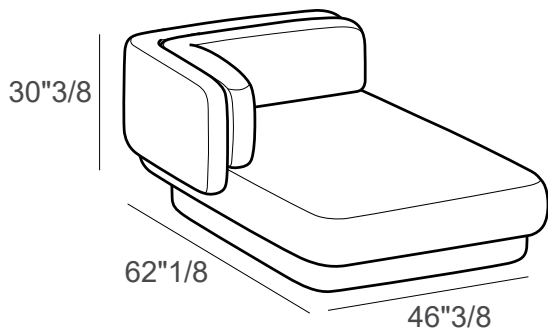

Vento

Dimensions

Chaise Lounge: 46"3/8W x 62"1/8D x 30"3/8H

Left

Right

Back cushion: 21"5/8 x 21"5/8