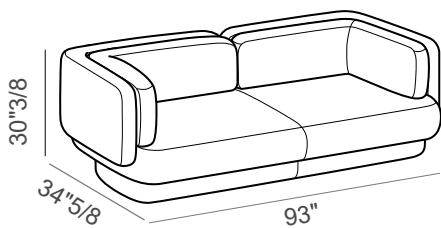

Vento

Dimensions

A: 81"W x 34"5/8D x 30"3/8H

B: 93"W x 34"5/8D x 30"3/8H

A

B

Vento

Decorative cushions (feather padding)

1: 21"5/8W x 5"7/8D x 21"5/8H

2: 17"3/4W x 5"7/8D x 17"3/4H

3: 17"3/4W x 5"7/8D x 13"3/4H

4: 19"5/8W x 5"7/8D x 19"5/8H

5: 17"3/4W x 5"7/8D x 14"1/8H

6: 18"7/8W x 5"7/8D x 18"7/8H

7: 23"5/8W x 5"7/8D x 11"7/8H

8: 23"5/8W x 5"7/8D x 23"5/8H

9: Ø19"5/8 x 5"7/8D