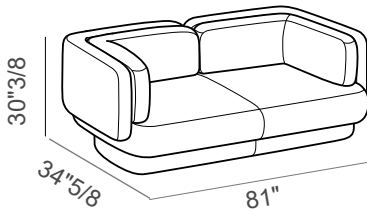

Vento

Dimensions

A: 81"W x 34"5/8D x 30"3/8H

B: 93"W x 34"5/8D x 30"3/8H

A

B

Vento

Decorative cushions (feather padding)

1: 21"5/8W x 5"7/8D x 21"5/8H

2: 17"3/4W x 5"7/8D x 17"3/4H

3: 17"3/4W x 5"7/8D x 13"3/4H

4: 19"5/8W x 5"7/8D x 19"5/8H

5: 17"3/4W x 5"7/8D x 14"1/8H

6: 18"7/8W x 5"7/8D x 18"7/8H

7: 23"5/8W x 5"7/8D x 11"7/8H

8: 23"5/8W x 5"7/8D x 23"5/8H

9: Ø19"5/8 x 5"7/8D