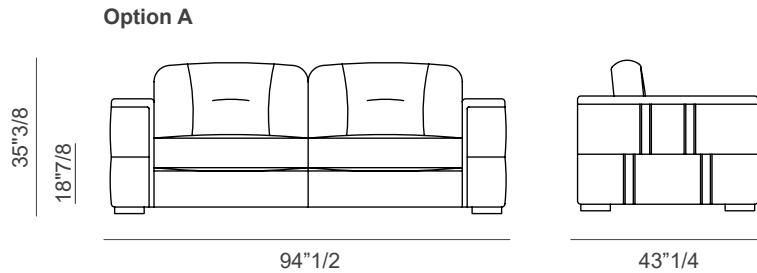

Also, goose feather square decorative cushions (19"5/8 or 15"3/4) are available upon request. Made in Italy.

Manhattan

Dimensions

A) 94"1/2W x 43"1/4D x 35"3/8H

Seat height: 18"7/8

B) 110"1/4W x 43"1/4D x 35"3/8H

Seat height: 18"7/8