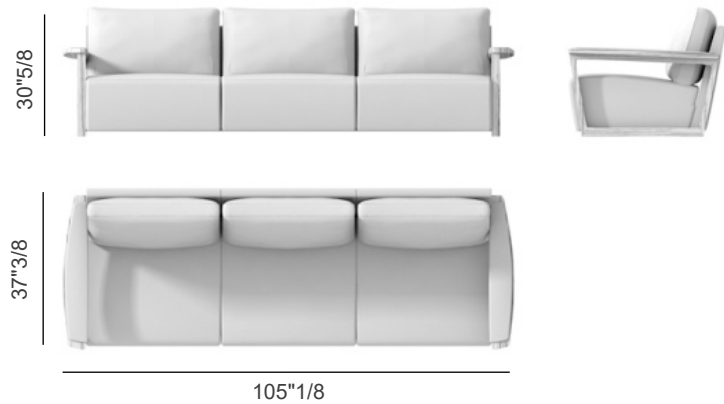

## *Description*

Distinguished by a sweet and welcoming line, Fellini is a simple sofa but with a strong character. A timeless model, with ideal proportions and a marked versatility. Completely with removable covers and with a solid poplar wood frame.

## *Finishes and materials*

**Cover:** Fabric or leather.

**Armrests:** Wood.

**Size A:** 73"5/8W x 37"3/8D x 30"5/8H  
(SH:15")

**Size B:** 85"3/8W x 37"3/8D x 30"5/8H  
(SH:15")

**Size C:** 105"1/8W x 37"3/8D x 30"5/8H  
(SH:15")

**Size D:** 122"7/8W x 37"3/8D x 30"5/8H  
(SH:15")