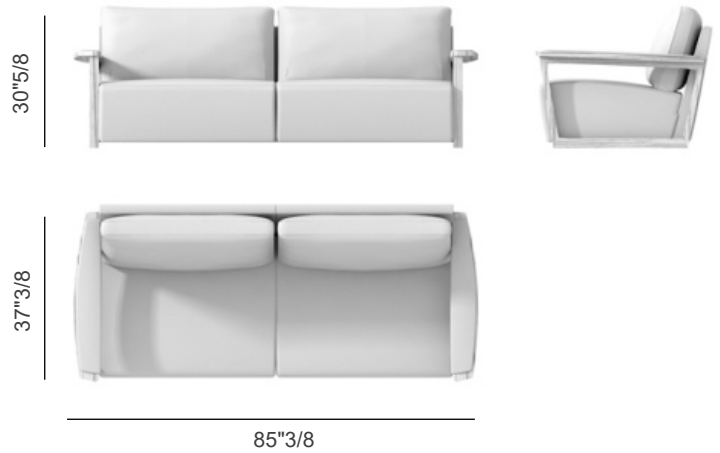

## *Description*

Distinguished by a sweet and welcoming line, Fellini is a simple sofa but with a strong character. A timeless model, with ideal proportions and a marked versatility. Completely with removable covers and with a solid poplar wood frame.

## *Finishes and materials*

**Cover:** Fabric or leather.

**Armrests:** Wood.

**Size A:** 73"5/8W x 37"3/8D x 30"5/8H  
(SH:15")

**Size B:** 85"3/8W x 37"3/8D x 30"5/8H  
(SH:15")

**Size C:** 105"1/8W x 37"3/8D x 30"5/8H  
(SH:15")

**Size D:** 122"7/8W x 37"3/8D x 30"5/8H  
(SH:15")