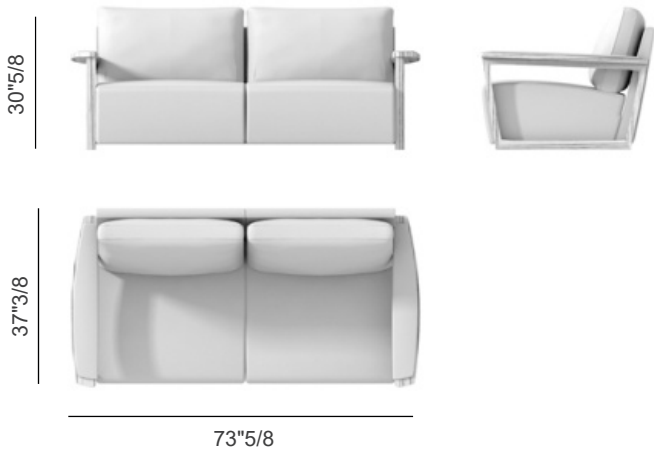

## *Description*

Distinguished by a sweet and welcoming line, Fellini is a simple sofa but with a strong character. A timeless model, with ideal proportions and a marked versatility. Completely with removable covers and with a solid poplar wood frame.

## *Finishes and materials*

**Cover:** Fabric or leather.

**Armrests:** Wood.

**Size A:** 73"5/8W x 37"3/8D x 30"5/8H  
(SH:15")

**Size B:** 85"3/8W x 37"3/8D x 30"5/8H  
(SH:15")

**Size C:** 105"1/8W x 37"3/8D x 30"5/8H  
(SH:15")

**Size D:** 122"7/8W x 37"3/8D x 30"5/8H  
(SH:15")